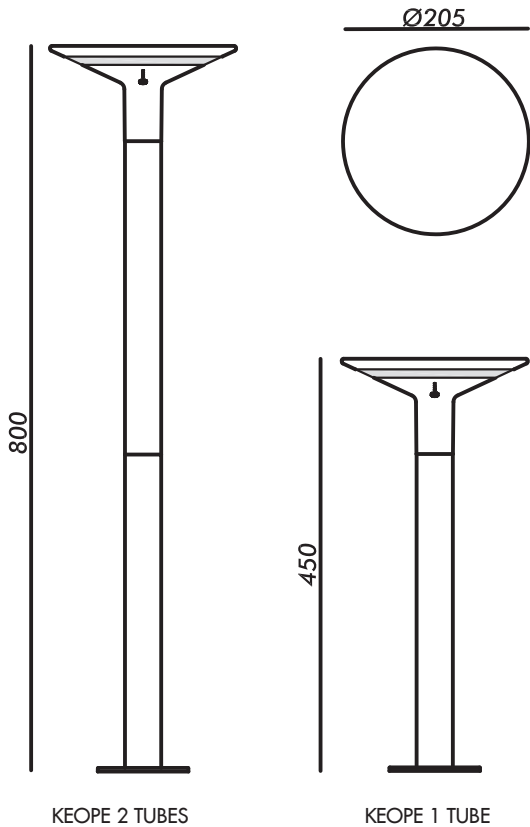

KEOPE GROUND

KEOPE 2 TUBES

KEOPE 1 TUBE

KEOPE GROUND - 1120110

LED solar lamp

Daylight sensor:

- activate at < 50 lux

- turn off at > 50 lux

IP65

Materials:

- die-casting aluminium, extruded aluminium

- thermosetting epoxy polyester powder coating

- stainless steel screws

- clear polycarbonate diffuser

Salt spray corrosion test: 800h

Charging time: 10-12h

Working time: 23-25h

Power: 3W

Lithium Battery: 2*2200 mAh (replaceable)

Battery level indicator

Solar panel:

- 3.5W monocrystalline

- tempered glass

LED: Lumileds 4014

Light colour temperature: 3000K

CRI>80

Inner box size: 39.5 x 25.5 x 16 cm

Master: 4 pieces

Master size: 52.5 x 41 x 33.5 cm

Net weight: 6.4 kg

Gross weight: 9.0 kg