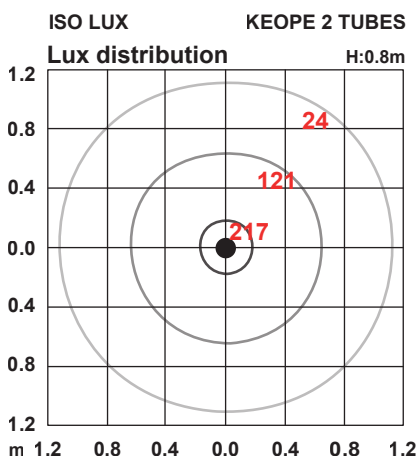

KEOPE GROUND

KEOPE 2 TUBES

KEOPE 1 TUBE

KEOPE GROUND - 1120110

LED solar lamp

Daylight sensor:

- activate at < 50 lux

- turn off at > 50 lux

Working time: 23-25h

Power: 3W

Lithium Battery: 2*2200 mAh (replaceable)

Battery level indicator

Solar panel:

- 3.5W monocrystalline

- tempered glass

LED: Lumileds 4014

Light colour temperature: 3000K

CRI>80

Inner box size: 39.5 x 25.5 x 16 cm

Master: 4 pieces

Master size: 52.5 x 41 x 33.5 cm

Net weight: 6.4 kg

Gross weight: 9.0 kg