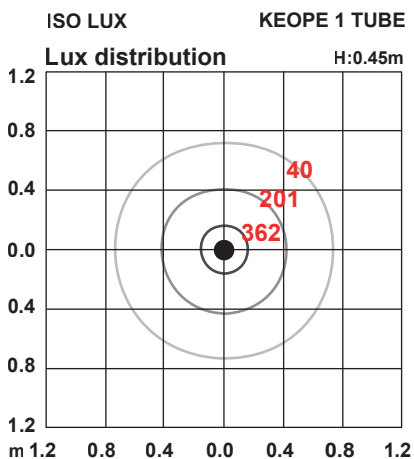

KEOPE GROUND

KEOPE 2 TUBES

KEOPE 1 TUBE

KEOPE GROUND - 1120110

LED solar lamp

Daylight sensor:

- activate at < 50 lux

- turn off at > 50 lux

Working time: 23-25h

Power: 3W

Lithium Battery: 2*2200 mAh (replaceable)

Battery level indicator

Solar panel:

- 3.5W monocrystalline

- tempered glass

LED: Lumileds 4014

Light colour temperature: 3000K

CRI>80

Inner box size: 39.5 x 25.5 x 16 cm

Master: 4 pieces

Master size: 52.5 x 41 x 33.5 cm

Net weight: 6.4 kg

Gross weight: 9.0 kg