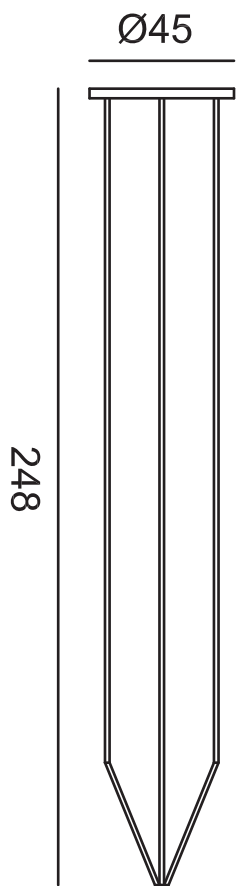

SPIKE

Materials:
- stainless steel

Suitable to the products:

Radia Mini

Radia Maxi

Radia Moon Mini

Radia Moon Maxi

Radia Mega

Milio Side

Milio Full

Ala Ground Mini

Ala Ground Maxi

Keope Ground

SPIKE - 9990200