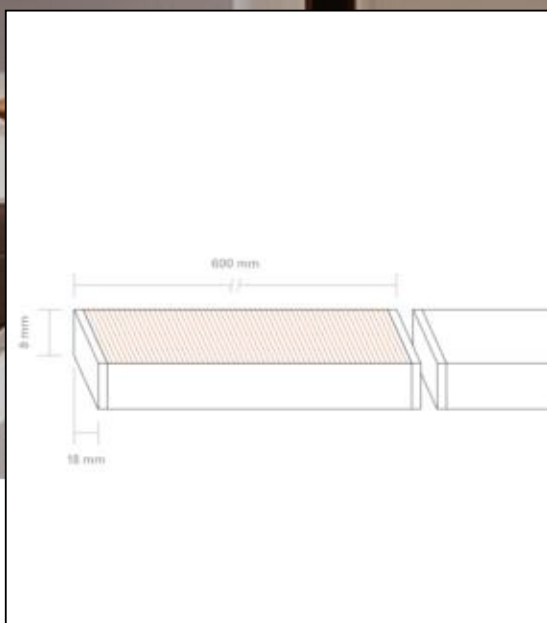

**Datasheet**  
**4010601**

**Lichtschiene Luxi Link Schiene 600mm**

Dimmable yes

Our **LUXI LINK** is the minimalist among LED systems. LUXI LINK is the new slim light rail system from SIGOR. Using a simple plug-in system, the LED light rails can be flexibly and easily installed in any direction. Thanks to the diverse connectors, the variable feeders and, above all, the different lengths of the light rails, LUXI LINK is ideal for use wherever indirect light is desired. With the 90° connector, the system is also a perfect solution for furniture installation. LUXI LINK is suitable for fixed installation, but can also be installed quickly and easily up to a maximum length of 4m, ready to plug in. The light rails made of aluminum with opal glass cover have a warm white light color of 3,000K, ensure a homogeneous light distribution without light spots and are conveniently controllable via touch dimmer or gesture switch. Our LUXI LINK system comes with a 3-year functional warranty.

Spectral power distribution in the range 180 - 800 nm

**SIGOR**  
4010601

A	
B	
C	
D	
E	
F	← F
G	

9 kWh/1000h

2019/2015

4010601

Lichtschiene Luxi Link Schiene 600mm

**Manual:**