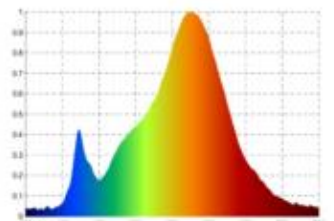

**Datasheet**  
**4010601**

**Lichtschiene Luxi Link Schiene 600mm**

Dimmable yes

Our **LUXI LINK** is the minimalist among LED systems. LUXI LINK is the new slim light rail system from SIGOR. Using a simple plug-in system, the LED light rails can be flexibly and easily installed in any direction. Thanks to the diverse connectors, the variable feeders and, above all, the different lengths of the light rails, LUXI LINK is ideal for use wherever indirect light is desired. With the 90° connector, the system is also a perfect solution for furniture installation. LUXI LINK is suitable for fixed installation, but can also be installed quickly and easily up to a maximum length of 4m, ready to plug in. The light rails made of aluminum with opal glass cover have a warm white light color of 3,000K, ensure a homogeneous light distribution without light spots and are conveniently controllable via touch dimmer or gesture switch. Our LUXI LINK system comes with a 3-year functional warranty.

Recommended dimmer: [www.sigor.de/dimmerliste](http://www.sigor.de/dimmerliste)

810 lm	luminous flux [lm]
9,00 Watt	rated power
3000 K	colour temperature
Ra>80	colour rendering
<5 sdcms	colour consistency
100°	beam angle
silber	Colour housing
IP20	type of protection
-20° - 40°C	temperature range in operation
1	power factor
24 V AC	voltage
50 Hz	operating frequency
40 mA	current
9 kWh/1000h	energy consumption
<0,3 s	warm-up time up to 60% of the full light output
<0,1 s	starting time
Ø 40.000 h	nominal life time
L70B50	rated life time L70/B50
0.7	lumen maintenance factor at the end of the nominal life

Spectral power distribution in the range 180 - 800 nm

**SIGOR**  
4010601

A	
B	
C	
D	
E	
F	← F
G	

9 kWh/1000h

2019/2015

4010601

Lichtschiene Luxi Link Schiene 600mm

**Manual:**