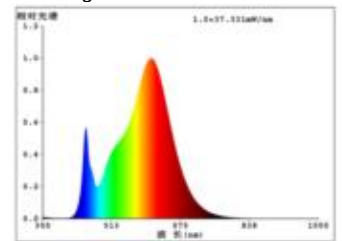

Datasheet
4023101

Aufbauleuchte Circel 220mm silber

Dimmable no

Our 15 W **Circel** has been designed in a timeless design in a round shape. It has a glare-free illumination without the formation of shadows, even the side covers radiate with. Our ceiling lamp finds its field of application in the most diverse places. Mainly you will use but due to the IP44 at the house or under the roof, such as a house entrance lighting. By your quick mounting kit needs the attachment only a small amount of time, so our Circel is also very well suited as a project light. Especially important in the object: we offer 5 years warranty on the function and vouch for the high quality workmanship and durability of this lamp.

1.700 lm	luminous flux [lm]
15,00 Watt	rated power
3000 K	colour temperature
Ra>80	colour rendering
<5 sdcM	colour consistency
110°	beam angle
silber	Colour housing
IP44	type of protection
-10° - 40°C	temperature range in operation
0.95	power factor
230 V AC	voltage
50/60 Hz	operating frequency
65 mA	current
15 kWh/1000h	energy consumption
<0.5 s	warm-up time up to 60% of the full light output
<0.5 s	starting time
Ø 50.000 h	nominal life time
L80B10	rated life time L70/B50
0.8	lumen maintenance factor at the end of the nominal life

Spectral power distribution
in the range 180 - 800 nm

SIGOR
4023101

A	
B	
C	
D	
E	← E
F	
G	

15
kWh/1000h

2019/2015

4023101

Aufbauleuchte Circel 220mm silber

Manual: