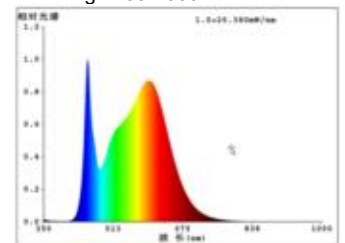

Datasheet
4023201

Aufbauleuchte Circel 220mm silber

Dimmable no

Our 15 W **Circel** has been designed in a timeless design in a round shape. It has a glare-free illumination without the formation of shadows, even the side covers radiate with. Our ceiling lamp finds its field of application in the most different places. Mainly you will use but due to the IP44 at the house or under the roof, such as a home entrance lighting. Due to its quick mounting kit, the mounting requires only a small amount of time, so our Circel is also very well suited as a project light. Especially important in the object: we offer 5 years warranty on the function and vouch for the high quality workmanship and durability of this luminaire.

1.700 lm	luminous flux [lm]
15,00 Watt	rated power
4000 K	colour temperature
Ra>80	colour rendering
<5 sdcM	colour consistency
110°	beam angle
silber	Colour housing
IP44	type of protection
-10° - 40°C	temperature range in operation
0.95	power factor
230 V AC	voltage
50/60 Hz	operating frequency
65 mA	current
15 kWh/1000h	energy consumption
<0.5 s	warm-up time up to 60% of the full light output
<0.5 s	starting time
Ø 50.000 h	nominal life time
L80B10	rated life time L70/B50
0.8	lumen maintenance factor at the end of the nominal life

Spectral power distribution
in the range 180 - 800 nm

SIGOR
4023201

A	
B	
C	
D	
E	← E
F	
G	

15
kWh/1000h

2019/2015

4023201

Aufbauleuchte Circel 220mm silber

Manual: