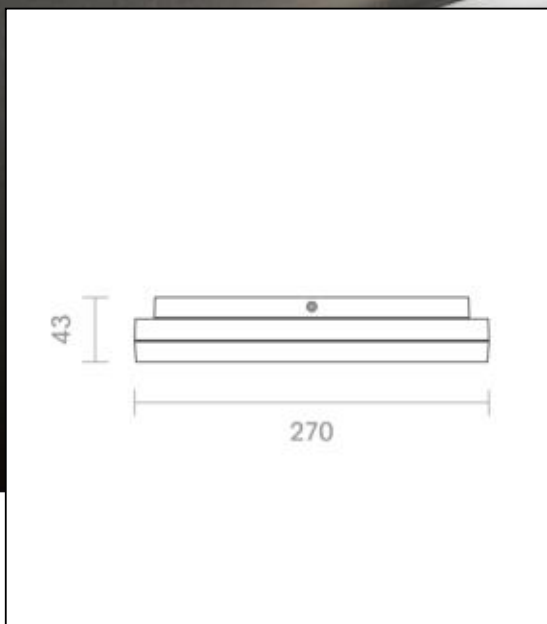

Datasheet
4023701

Aufbauleuchte Circel 270mm silber Sensor

Dimmable no

Our 18 W **Circel** has been designed in a timeless design in a round shape. It has a glare-free illumination without the formation of shadows, even the side covers radiate with. Our ceiling lamp finds its field of application in the most diverse places. However, it is mainly used in staircases due to its high switching resistance. Due to its quick mounting set, the mounting requires only a small amount of time, so our Circel is also very well suited as a project light. Especially important in the object: we offer 5 years warranty on the function and vouch for the high quality workmanship and durability of this lamp.

2.100 lm	luminous flux [lm]
18,00 Watt	rated power
4000 K	colour temperature
Ra>80	colour rendering
<5 sdcn	colour consistency
110°	beam angle
silber	Colour housing
IP20	type of protection
-10° - 40°C	temperature range in operation
0.95	power factor
230 V AC	voltage
50/60 Hz	operating frequency
80 mA	current
16 kWh/1000h	energy consumption
<0.5 s	warm-up time up to 60% of the full light output
<0.5 s	starting time
Ø 50.000 h	nominal life time
L80B10	rated life time L70/B50
0.8	lumen maintenance factor at the end of the nominal life

Spectral power distribution
in the range 180 - 800 nm

SIGOR
4023701

A	
B	
C	
D	
E	◀
F	
G	

18
kWh/1000h

2019/2015

4023701

Aufbauleuchte Circel 270mm silber Sensor

Manual: