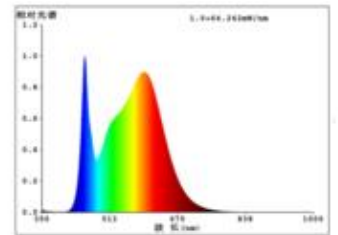

Datasheet
4023701

Aufbauleuchte Circel 270mm silber Sensor

Dimmable no

Our 18 W **Circel** has been designed in a timeless design in a round shape. It has a glare-free illumination without the formation of shadows, even the side covers radiate with. Our ceiling lamp finds its field of application in the most diverse places. However, it is mainly used in staircases due to its high switching resistance. Due to its quick mounting set, the mounting requires only a small amount of time, so our Circel is also very well suited as a project light. Especially important in the object: we offer 5 years warranty on the function and vouch for the high quality workmanship and durability of this lamp.

2.100 lm	luminous flux [lm]
18,00 Watt	rated power
4000 K	colour temperature
Ra>80	colour rendering
<5 sdcn	colour consistency
110°	beam angle
silber	Colour housing
IP20	type of protection
-10° - 40°C	temperature range in operation
0.95	power factor
230 V AC	voltage
50/60 Hz	operating frequency
80 mA	current
16 kWh/1000h	energy consumption
<0.5 s	warm-up time up to 60% of the full light output
<0.5 s	starting time
Ø 50.000 h	nominal life time
L80B10	rated life time L70/B50
0.8	lumen maintenance factor at the end of the nominal life

Spectral power distribution
in the range 180 - 800 nm

SIGOR
4023701

A	
B	
C	
D	
E	◀
F	
G	

18
kWh/1000h

2019/2015

4023701

Aufbauleuchte Circel 270mm silber Sensor

Manual: