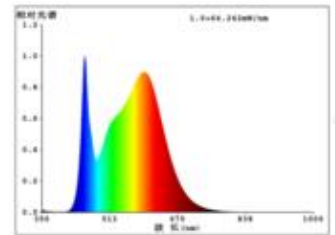

Datasheet
4024201

Aufbauleuchte Circel 270mm silber

Dimmable no

Our 29 W Circel has been designed in a timeless round design. It has a glare-free illumination, without the formation of shadows, even the side covers radiate with. Our ceiling lamp finds its field of application in the most diverse places. However, it is mainly used in staircases due to its high switching resistance. Due to its quick mounting set, the mounting requires only a small amount of time, so our Circel is also very well suited as a project light. Especially important in the object: we offer 5 years warranty on the function and vouch for the high quality workmanship and durability of this lamp.

3.300 lm	luminous flux [lm]
29,00 Watt	rated power
4000 K	colour temperature
Ra>80	colour rendering
<5 sdcM	colour consistency
110°	beam angle
silber	Colour housing
IP20	type of protection
-10° - 40°C	temperature range in operation
0.95	power factor
230 V AC	voltage
50/60 Hz	operating frequency
130 mA	current
29 kWh/1000h	energy consumption
<0.5 s	warm-up time up to 60% of the full light output
<0.5 s	starting time
Ø 50.000 h	nominal life time
L80B10	rated life time L70/B50
0.8	lumen maintenance factor at the end of the nominal life

Spectral power distribution
in the range 180 - 800 nm

SIGOR
4024201

A	
B	
C	
D	
E	← E
F	
G	

29
kWh/1000h

2019/2015

4024201

Aufbauleuchte Circel 270mm silber

Manual: