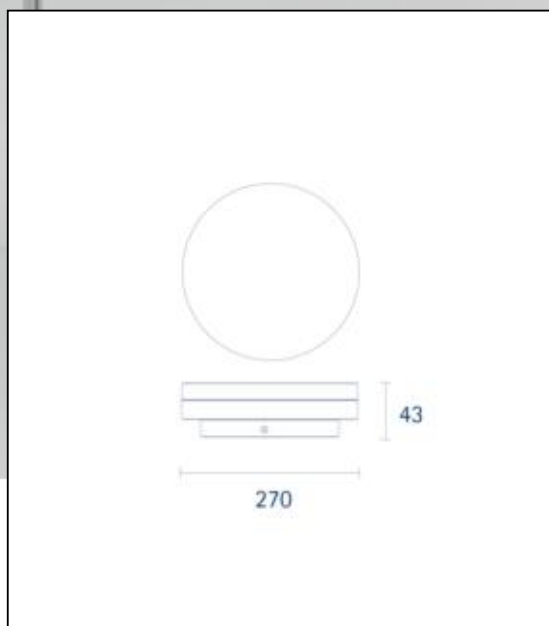

**Datasheet**  
**4024301**

**Aufbauleuchte Circel 270mm weiss**

Honey, salt and discontinued light sources have one thing in common: they don't go bad. Often it's small changes to the design or lumen package, or even just a switch to a different production center, that causes a bulb, fixture, or the like to no longer be carried over into a new product line. But that doesn't make them bad. For foxes, who are on the thing after a good bargain, offers our Abverkaufsware neat fodder - and without risk, because our guarantee applies to this just as for current catalog goods!

Dimmable no

3.300 lm	luminous flux [lm]
29,00 Watt	rated power
4000 K	colour temperature
Ra>80	colour rendering
<5 sdc <sub>m</sub>	colour consistency
110°	beam angle
weiss	Colour housing
IP20	type of protection
-10° - 40°C	temperature range in operation
0.95	power factor
230 V AC	voltage
50/60 Hz	operating frequency
130 mA	current
29 kWh/100h	energy consumption
<1,0 s	warm-up time up to 60% of the full light output
<0,5 s	starting time
Ø 50.000 h	nominal life time
L70B50	rated life time L70/B50
0.7	lumen maintenance factor at the end of the nominal life

4024301

Aufbauleuchte Circel 270mm weiss

**Manual:**

[https://shop.sigor.de/media/pdf/4024301\\_manual.pdf](https://shop.sigor.de/media/pdf/4024301_manual.pdf)

as of: 05.12.2022

Page: 2