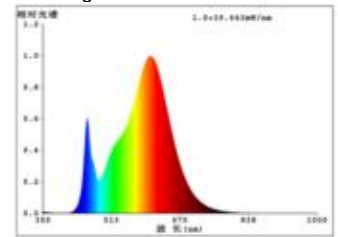

**Datasheet**  
**4024501**

**Aufbauleuchte Circel 270mm silber**

Dimmable yes

Our 29 W Circel has been designed in a timeless round design. It has a glare-free illumination, without the formation of shadows, even the side covers radiate with. Our ceiling lamp finds its field of application in the most diverse places. However, it is mainly used in staircases due to its high switching resistance. Due to its quick mounting set, the mounting requires only a small amount of time, so our Circel is also very well suited as a project light. Especially important in the object: we offer 5 years warranty on the function and vouch for the high quality workmanship and durability of this luminaire. If you would like to know with which dimmers this product is compatible, please follow the link to the test results from our own workshop.

Recommended dimmer: [www.sigor.de/dimmerliste](http://www.sigor.de/dimmerliste)

3.300 lm	luminous flux [lm]
29,00 Watt	rated power
3000 K	colour temperature
Ra>80	colour rendering
<5 sdcn	colour consistency
110°	beam angle
silber	Colour housing
IP20	type of protection
-10° - 40°C	temperature range in operation
0.95	power factor
230 V AC	voltage
50/60 Hz	operating frequency
130 mA	current
29 kWh/1000h	energy consumption
<0.5 s	warm-up time up to 60% of the full light output
<0.5 s	starting time
Ø 50.000 h	nominal life time
L80B10	rated life time L70/B50
0.8	lumen maintenance factor at the end of the nominal life

Spectral power distribution  
in the range 180 - 800 nm

**SIGOR**  
4024501

A	
B	
C	
D	
E	←
F	
G	

**29**  
kWh/1000h

2019/2015

4024501

Aufbauleuchte Circel 270mm silber

**Manual:**