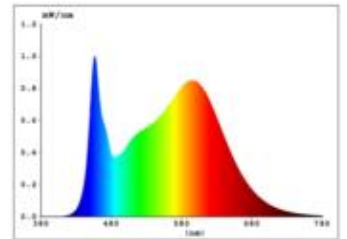

**Datasheet**  
**4025301**

**Aufbauleuchte Circel 600mm weiß DALI**

Our 38/55W Circel has been designed in a timeless design in a round shape. It has a glare-free illumination without any shadowing. Even the side covers radiate with. Our ceiling lamp finds its field of application in the most diverse places. However, it is mainly used in staircases due to its high switching resistance. Due to its quick mounting set, the mounting requires only a small amount of time, so our Circel is also very well suited as a project light. Especially important in the object: we offer 5 years warranty on the function and vouch for the high quality workmanship and durability of this lamp.

Dimmable yes

Recommended dimmer: [www.sigor.de/dimmerliste](http://www.sigor.de/dimmerliste)

6.600 lm	luminous flux [lm]
38,00 Watt	rated power
4000 K	colour temperature
Ra>80	colour rendering
<5 sdcM	colour consistency
110°	beam angle
weiss	Colour housing
IP20	type of protection
-10° - 40°C	temperature range in operation
0.95	power factor
230 V AC	voltage
50/60 Hz	operating frequency
170 mA	current
55 kWh/1000h	energy consumption
<0.5 s	warm-up time up to 60% of the full light output
<0.5 s	starting time
Ø 50.000 h	nominal life time
L80B10	rated life time L70/B50
0.8	lumen maintenance factor at the end of the nominal life

Spectral power distribution  
in the range 180 - 800 nm

4025301

Aufbauleuchte Circel 600mm weiß DALI

**Manual:**

[https://shop.sigor.de/media/pdf/4025301\\_manual.pdf](https://shop.sigor.de/media/pdf/4025301_manual.pdf)