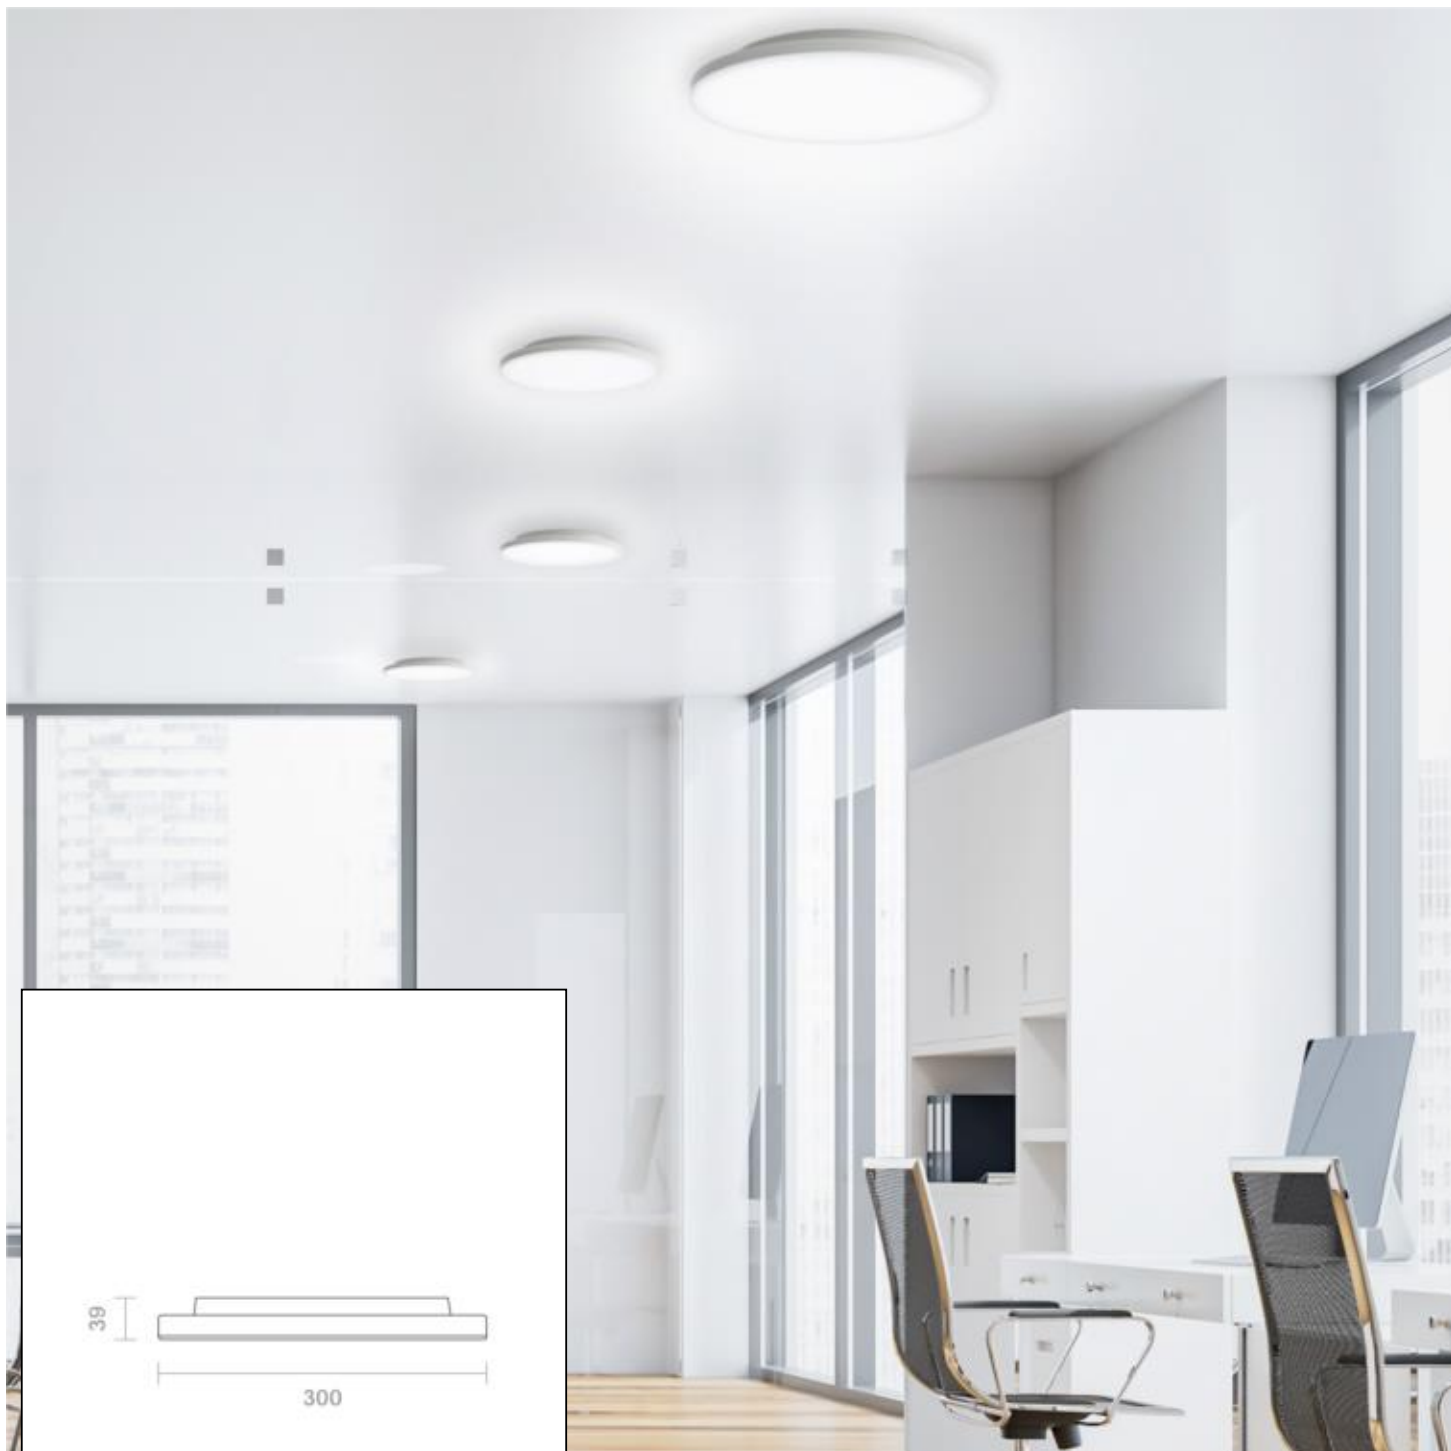

Datasheet
4025601

Aufbauleuchte Shine 220mm weiß Ra90 Dim

Our 15W Shine 220mm has been designed in a timeless round design. It has a glare-free illumination, without the formation of shadows. For an indirect lighting component has been provided via the rear located translucent covers. Our ceiling light finds its field of application in the most different places. Due to its switchable luminous flux from 800lm to 900lm up to 1350lm and the adjustable light color between 3000K and 4000K, it cannot be surpassed in individualization. In addition, our Shine can be additionally controlled with a triac dimmer in any setting constellation. Due to its quick mounting set, the mounting takes only a short time, so our Shine is also very well suited as a project light. Especially important in the object: we offer 5 years warranty on the function and vouch for the high quality workmanship and durability of this luminaire. If you would like to know with which dimmers this product is compatible, please follow the link to the test results from our own workshop.

Spectral power distribution
in the range 180 - 800 nm

SIGOR
4025601

A	
B	
C	
D	
E	
F	← F
G	

15
kWh/1000h

2019/2015

4025601

Aufbauleuchte Shine 220mm weiß Ra90 Dim

Manual: