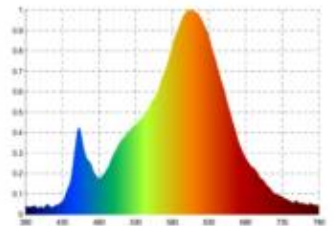

Datasheet
4027401

Aufbauleuchte Disc 320mm schwarz

Dimmable yes

The versatile and user-friendly Disc is the light for every room. Discover the latest innovation in lighting technology. Are you looking for a luminaire that adapts to your individual needs and offers you the best possible quality of light? Then our new luminaire is just the thing for you. Our Disc combines a classic design with modern technology and offers you a range of benefits that will inspire you. The most important technical details at a glance. Our light is characterized by the following technical features: You can switch the output between 10, 18 and 24 watts depending on your requirements. The light has a high power factor of 0.95, which means that it is efficient and energy-saving.

Recommended dimmer: www.sigor.de/dimmerliste

2.100 lm	luminous flux [lm]
24,00 Watt	rated power
3000/4000 K	colour temperature
Ra>90	colour rendering
3 sdcms	colour consistency
110°	beam angle
schwarz	Colour housing
IP20	type of protection
-10° - 40°C	temperature range in operation
0.95	power factor
230 V AC	voltage
50/60 Hz	operating frequency
220/380/500 mA	current
24 kWh/1000h	energy consumption
0.5 s	warm-up time up to 60% of the full light output
0.5 s	starting time
Ø 50.000 h	nominal life time
L80B10	rated life time L70/B50
0.8	lumen maintenance factor at the end of the nominal life

Spectral power distribution
in the range 180 - 800 nm

Sigor
4027401

A	
B	
C	
D	
E	
F	F
G	

24
kWh/1000h

2019/2015

4027401

Aufbauleuchte Disc 320mm schwarz

as of: 29.04.2024