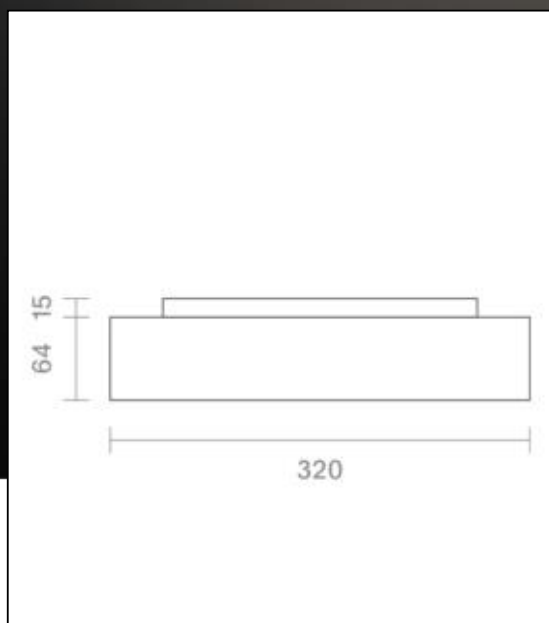

Datasheet
4027401

Aufbauleuchte Disc 320mm schwarz

Dimmable yes

The versatile and user-friendly Disc is the light for every room. Discover the latest innovation in lighting technology. Are you looking for a luminaire that adapts to your individual needs and offers you the best possible quality of light? Then our new luminaire is just the thing for you. Our Disc combines a classic design with modern technology and offers you a range of benefits that will inspire you. The most important technical details at a glance. Our light is characterized by the following technical features: You can switch the output between 10, 18 and 24 watts depending on your requirements. The light has a high power factor of 0.95, which means that it is efficient and energy-saving.

Recommended dimmer: www.sigor.de/dimmerliste

2.100 lm	luminous flux [lm]
24,00 Watt	rated power
3000/4000 K	colour temperature
Ra>90	colour rendering
3 sdcms	colour consistency
110°	beam angle
schwarz	Colour housing
IP20	type of protection
-10° - 40°C	temperature range in operation
0.95	power factor
230 V AC	voltage
50/60 Hz	operating frequency
220/380/500 mA	current
24 kWh/1000h	energy consumption
0.5 s	warm-up time up to 60% of the full light output
0.5 s	starting time
Ø 50.000 h	nominal life time
L80B10	rated life time L70/B50
0.8	lumen maintenance factor at the end of the nominal life

Spectral power distribution
in the range 180 - 800 nm

Sigor
4027401

A	
B	
C	
D	
E	
F	F
G	

24
kWh/1000h

2019/2015

4027401

Aufbauleuchte Disc 320mm schwarz

as of: 29.04.2024