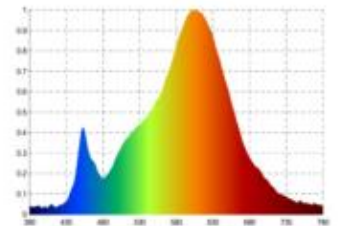

Datasheet
4027501

Aufbauleuchte Disc 320mm weiß

The versatile and user-friendly Disc is the light for every room. Discover the latest innovation in lighting technology. Are you looking for a luminaire that adapts to your individual needs and offers you the best possible quality of light? Then our new luminaire is just the thing for you. Our Disc combines a classic design with modern technology and offers you a range of benefits that will inspire you. The most important technical details at a glance. Our light is characterized by the following technical features: You can switch the output between 10, 18 and 24 watts depending on your requirements. The light has a high power factor of 0.95, which means that it is efficient and energy-saving.

Dimmable yes

Recommended dimmer: www.sigor.de/dimmerliste

2.100 lm	luminous flux [lm]
24,00 Watt	rated power
3000/4000 K	colour temperature
Ra>90	colour rendering
<3 sdcms	colour consistency
110°	beam angle
weiß	Colour housing
IP20	type of protection
-10° - 40°C	temperature range in operation
0.95	power factor
230 V AC	voltage
50/60 Hz	operating frequency
220/380/500 mA	current
24 kWh/1000h	energy consumption
<0.5 s	warm-up time up to 60% of the full light output
<0.5 s	starting time
Ø 50.000 h	nominal life time
L80B10	rated life time L70/B50
0.8	lumen maintenance factor at the end of the nominal life

Spectral power distribution
in the range 180 - 800 nm

Sigor
4027501

A	
B	
C	
D	
E	
F	← F
G	

24
kWh/1000h

2019/2015

4027501

Aufbauleuchte Disc 320mm weiß

as of: 29.04.2024