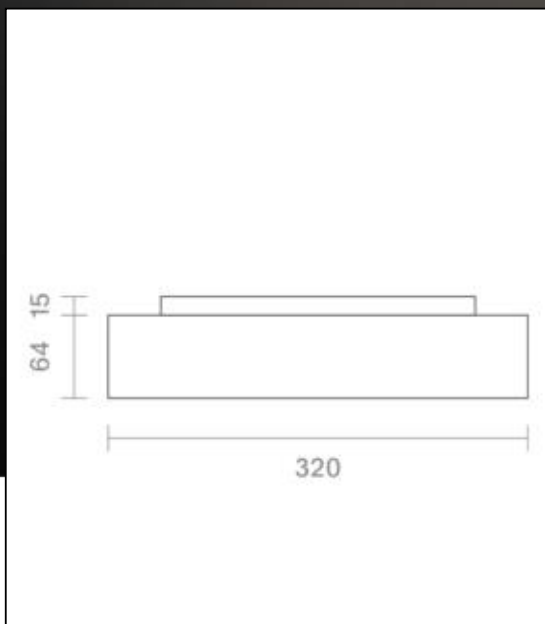

Datasheet
4027501

Aufbauleuchte Disc 320mm weiß

The versatile and user-friendly Disc is the light for every room. Discover the latest innovation in lighting technology. Are you looking for a luminaire that adapts to your individual needs and offers you the best possible quality of light? Then our new luminaire is just the thing for you. Our Disc combines a classic design with modern technology and offers you a range of benefits that will inspire you. The most important technical details at a glance. Our light is characterized by the following technical features: You can switch the output between 10, 18 and 24 watts depending on your requirements. The light has a high power factor of 0.95, which means that it is efficient and energy-saving.

Dimmable yes

Recommended dimmer: www.sigor.de/dimmerliste

2.100 lm	luminous flux [lm]
24,00 Watt	rated power
3000/4000 K	colour temperature
Ra>90	colour rendering
<3 sdcms	colour consistency
110°	beam angle
weiß	Colour housing
IP20	type of protection
-10° - 40°C	temperature range in operation
0.95	power factor
230 V AC	voltage
50/60 Hz	operating frequency
220/380/500 mA	current
24 kWh/1000h	energy consumption
<0.5 s	warm-up time up to 60% of the full light output
<0.5 s	starting time
Ø 50.000 h	nominal life time
L80B10	rated life time L70/B50
0.8	lumen maintenance factor at the end of the nominal life

Spectral power distribution
in the range 180 - 800 nm

Sigor
4027501

A	
B	
C	
D	
E	
F	← F
G	

24
kWh/1000h

2019/2015

4027501

Aufbauleuchte Disc 320mm weiß

as of: 29.04.2024