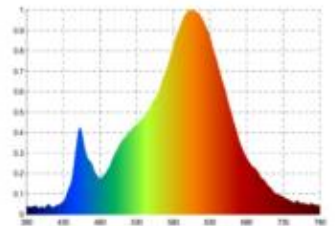

**Datasheet**  
**4027601**

**Aufbauleuchte Disc 450mm schwarz**

The versatile and user-friendly Disc is the light for every room. Discover the latest innovation in lighting technology. Are you looking for a luminaire that adapts to your individual needs and offers you the best possible quality of light? Then our new luminaire is just the thing for you. Our Disc combines a classic design with modern technology and offers you a range of benefits that will inspire you. The most important technical details at a glance. Our light is characterized by the following technical features: You can switch the output between 17, 22 and 30 watts depending on your requirements. The luminaire has a high power factor of 0.95, which means that it is efficient and energy-saving. Translated with [www.DeepL.com/Translator](http://www.DeepL.com/Translator) (free version)

Dimmable yes

Recommended dimmer: [www.sigor.de/dimmerliste](http://www.sigor.de/dimmerliste)

3.100 lm	luminous flux [lm]
30,00 Watt	rated power
3000/4000 K	colour temperature
Ra>90	colour rendering
<3 sdcms	colour consistency
110°	beam angle
schwarz	Colour housing
IP20	type of protection
-10° - 40°C	temperature range in operation
0.95	power factor
230 V AC	voltage
50/60 Hz	operating frequency
380/490/660 mA	current
30 kWh/1000h	energy consumption
<0.5 s	warm-up time up to 60% of the full light output
<0.5 s	starting time
Ø 50.000 h	nominal life time
L80B10	rated life time L70/B50
0.8	lumen maintenance factor at the end of the nominal life

Spectral power distribution  
in the range 180 - 800 nm

**Sigor**  
4027601

A	
B	
C	
D	
E	
F	<b>F</b>
G	

**30**  
kWh/1000h

2019/2015

4027601

Aufbauleuchte Disc 450mm schwarz

as of: 29.04.2024