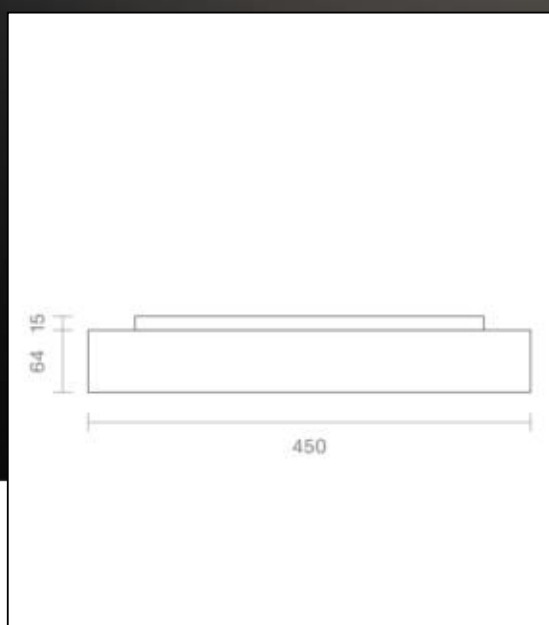

**Datasheet**  
**4027601**

**Aufbauleuchte Disc 450mm schwarz**

The versatile and user-friendly Disc is the light for every room. Discover the latest innovation in lighting technology. Are you looking for a luminaire that adapts to your individual needs and offers you the best possible quality of light? Then our new luminaire is just the thing for you. Our Disc combines a classic design with modern technology and offers you a range of benefits that will inspire you. The most important technical details at a glance. Our light is characterized by the following technical features: You can switch the output between 17, 22 and 30 watts depending on your requirements. The luminaire has a high power factor of 0.95, which means that it is efficient and energy-saving. Translated with [www.DeepL.com/Translator](http://www.DeepL.com/Translator) (free version)

Dimmable yes

Recommended dimmer: [www.sigor.de/dimmerliste](http://www.sigor.de/dimmerliste)

3.100 lm	luminous flux [lm]
30,00 Watt	rated power
3000/4000 K	colour temperature
Ra>90	colour rendering
<3 sdcms	colour consistency
110°	beam angle
schwarz	Colour housing
IP20	type of protection
-10° - 40°C	temperature range in operation
0.95	power factor
230 V AC	voltage
50/60 Hz	operating frequency
380/490/660 mA	current
30 kWh/1000h	energy consumption
<0.5 s	warm-up time up to 60% of the full light output
<0.5 s	starting time
Ø 50.000 h	nominal life time
L80B10	rated life time L70/B50
0.8	lumen maintenance factor at the end of the nominal life

Spectral power distribution  
in the range 180 - 800 nm

**Sigor**  
4027601

A	
B	
C	
D	
E	
F	<b>F</b>
G	

**30**  
kWh/1000h

2019/2015

4027601

Aufbauleuchte Disc 450mm schwarz

as of: 29.04.2024