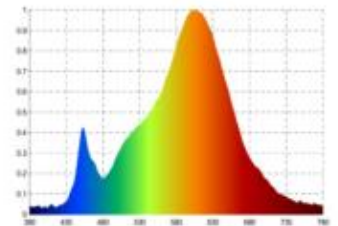

**Datasheet**  
**4027701**

**Aufbauleuchte Disc 450mm weiß**

The versatile and user-friendly Disc is the light for every room. Discover the latest innovation in lighting technology. Are you looking for a luminaire that adapts to your individual needs and offers you the best possible quality of light? Then our new luminaire is just the thing for you. Our Disc combines a classic design with modern technology and offers you a range of benefits that will inspire you. The most important technical details at a glance. Our light is characterized by the following technical features: You can switch the output between 17, 22 and 30 watts depending on your requirements. The light has a high power factor of 0.95, which means that it is efficient and energy-saving.

Dimmable yes

Recommended dimmer: [www.sigor.de/dimmerliste](http://www.sigor.de/dimmerliste)

3.100 lm	luminous flux [lm]
30,00 Watt	rated power
3000/4000 K	colour temperature
Ra>90	colour rendering
<3 sdcms	colour consistency
110°	beam angle
weiß	Colour housing
IP20	type of protection
-10° - 40°C	temperature range in operation
0.95	power factor
230 V AC	voltage
50/60 Hz	operating frequency
380/490/660 mA	current
30 kWh/1000h	energy consumption
<0.5 s	warm-up time up to 60% of the full light output
<0.5 s	starting time
Ø 50.000 h	nominal life time
L80B10	rated life time L70/B50
0.8	lumen maintenance factor at the end of the nominal life

Spectral power distribution  
in the range 180 - 800 nm

**Sigor**  
4027701

A	
B	
C	
D	
E	
F	← F
G	

**30**  
kWh/1000h

2019/2015

4027701

Aufbauleuchte Disc 450mm weiß

as of: 29.04.2024