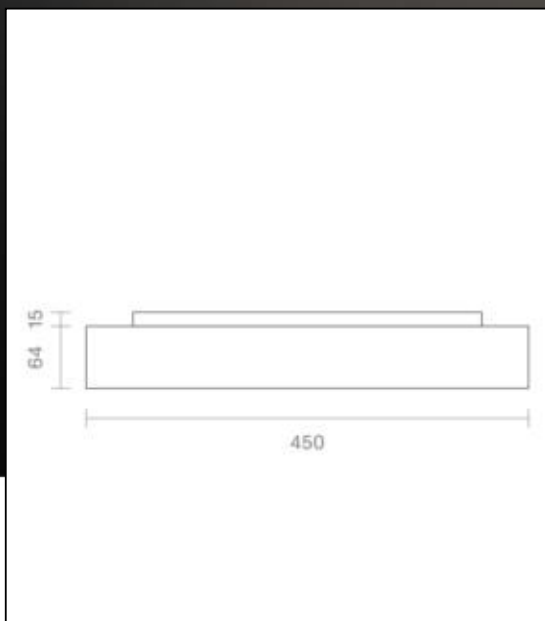

**Datasheet**  
**4027701**

**Aufbauleuchte Disc 450mm weiß**

The versatile and user-friendly Disc is the light for every room. Discover the latest innovation in lighting technology. Are you looking for a luminaire that adapts to your individual needs and offers you the best possible quality of light? Then our new luminaire is just the thing for you. Our Disc combines a classic design with modern technology and offers you a range of benefits that will inspire you. The most important technical details at a glance. Our light is characterized by the following technical features: You can switch the output between 17, 22 and 30 watts depending on your requirements. The light has a high power factor of 0.95, which means that it is efficient and energy-saving.

Spectral power distribution  
in the range 180 - 800 nm

**Sigor**  
4027701

A	
B	
C	
D	
E	
F	← F
G	

**30**  
kWh/1000h

2019/2015

4027701

Aufbauleuchte Disc 450mm weiß

as of: 29.04.2024