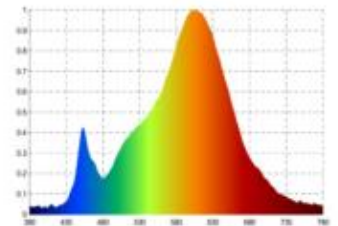

Datasheet
4027801

Aufbauleuchte Disc 600mm schwarz

The versatile and user-friendly Disc is the light for every room. Discover the latest innovation in lighting technology. Are you looking for a luminaire that adapts to your individual needs and offers you the best possible quality of light? Then our new luminaire is just the thing for you. Our Disc combines a classic design with modern technology and offers you a range of benefits that will inspire you. The most important technical details at a glance. Our light is characterized by the following technical features: You can switch the output between 38 and 50 watts depending on your requirements. The light has a high power factor of 0.95, which means that it is efficient and energy-saving.

Dimmable yes

Recommended dimmer: www.sigor.de/dimmerliste

5.500 lm	luminous flux [lm]
55,00 Watt	rated power
3000/4000 K	colour temperature
Ra>90	colour rendering
<5 sdcms	colour consistency
110°	beam angle
schwarz	Colour housing
IP20	type of protection
-10° - 40°C	temperature range in operation
0.95	power factor
230 V AC	voltage
50/60 Hz	operating frequency
510/700 mA	current
55 kWh/1000h	energy consumption
<0.5 s	warm-up time up to 60% of the full light output
<0.3 s	starting time
Ø 50.000 h	nominal life time
L80B10	rated life time L70/B50
0.8	lumen maintenance factor at the end of the nominal life

Spectral power distribution
in the range 180 - 800 nm

Sigor
4027801

A	
B	
C	
D	
E	
F	F
G	

55
kWh/1000h

2019/2015

4027801

Aufbauleuchte Disc 600mm schwarz

as of: 29.04.2024