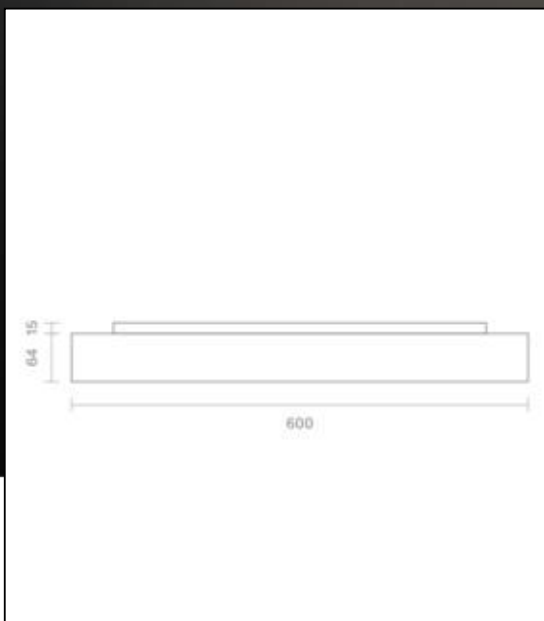

**Datasheet**  
**4027901**

**Aufbauleuchte Disc 600mm weiß**

The versatile and user-friendly Disc is the light for every room. Discover the latest innovation in lighting technology. Are you looking for a luminaire that adapts to your individual needs and offers you the best possible quality of light? Then our new luminaire is just the thing for you. Our Disc combines a classic design with modern technology and offers you a range of benefits that will inspire you. The most important technical details at a glance. Our light is characterized by the following technical features: You can switch the output between 38 and 55 watts depending on your requirements. The light has a high power factor of 0.95, which means that it is efficient and energy-saving.

Dimmable yes

Recommended dimmer: [www.sigor.de/dimmerliste](http://www.sigor.de/dimmerliste)

5.500 lm	luminous flux [lm]
55,00 Watt	rated power
3000/4000 K	colour temperature
Ra>90	colour rendering
<5 sdcms	colour consistency
110°	beam angle
weiß	Colour housing
IP20	type of protection
-10° - 40°C	temperature range in operation
0.95	power factor
230 V AC	voltage
50/60 Hz	operating frequency
510/700 mA	current
55 kWh/1000h	energy consumption
<0.5 s	warm-up time up to 60% of the full light output
<0.3 s	starting time
Ø 50.000 h	nominal life time
L80B10	rated life time L70/B50
0.8	lumen maintenance factor at the end of the nominal life

Spectral power distribution  
in the range 180 - 800 nm

**Sigor**  
4027901

A	
B	
C	
D	
E	
F	← F
G	

**55**  
kWh/1000h

2019/2015

4027901

Aufbauleuchte Disc 600mm weiß

as of: 29.04.2024