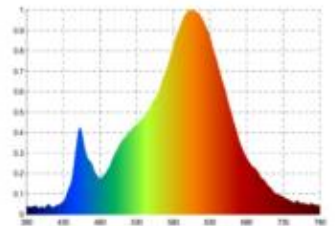

**Datasheet**  
**4027901**

**Aufbauleuchte Disc 600mm weiß**

The versatile and user-friendly Disc is the light for every room. Discover the latest innovation in lighting technology. Are you looking for a luminaire that adapts to your individual needs and offers you the best possible quality of light? Then our new luminaire is just the thing for you. Our Disc combines a classic design with modern technology and offers you a range of benefits that will inspire you. The most important technical details at a glance. Our light is characterized by the following technical features: You can switch the output between 38 and 55 watts depending on your requirements. The light has a high power factor of 0.95, which means that it is efficient and energy-saving.

Dimmable yes

Recommended dimmer: [www.sigor.de/dimmerliste](http://www.sigor.de/dimmerliste)

5.500 lm	luminous flux [lm]
55,00 Watt	rated power
3000/4000 K	colour temperature
Ra>90	colour rendering
<5 sdcms	colour consistency
110°	beam angle
weiß	Colour housing
IP20	type of protection
-10° - 40°C	temperature range in operation
0.95	power factor
230 V AC	voltage
50/60 Hz	operating frequency
510/700 mA	current
55 kWh/1000h	energy consumption
<0.5 s	warm-up time up to 60% of the full light output
<0.3 s	starting time
Ø 50.000 h	nominal life time
L80B10	rated life time L70/B50
0.8	lumen maintenance factor at the end of the nominal life

Spectral power distribution  
in the range 180 - 800 nm

**Sigor**  
4027901

A	
B	
C	
D	
E	
F	← F
G	

**55**  
kWh/1000h

2019/2015

4027901

Aufbauleuchte Disc 600mm weiß

as of: 29.04.2024