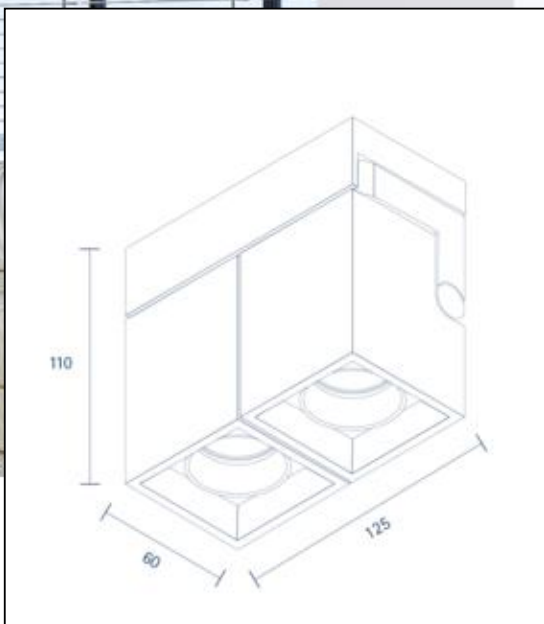

4028601

Strahler NUGOGGLE 2flg. weiss

Manual:

<https://shop.sigor.de/media/pdf/4028601_manual.pdf>

as of: 21.02.2022

Page: 2