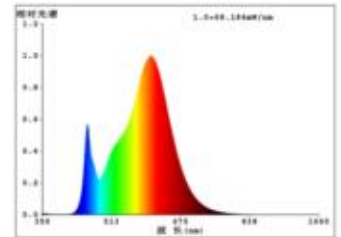

**Datasheet**  
**4034301**

**Aufbauleuchte Square 260mm silber**

Dimmable yes

Our 29 W **Square** has been designed in a timeless square design. It has a glare-free illumination without the formation of shadows, even the side covers radiate with. Our ceiling lamp finds its field of application in the most diverse places. However, it is mainly used in staircases due to its high switching resistance. Due to its quick mounting set, the mounting requires only a small amount of time, so our Square is also very well suited as a project light. Especially important in the object: we offer 5 years warranty on the function and vouch for the high quality workmanship and durability of this lamp. If you would like to know with which dimmers this product is compatible, please follow the link to the test results from our own workshop.

Recommended dimmer: [www.sigor.de/dimmerliste](http://www.sigor.de/dimmerliste)

3.300 lm	luminous flux [lm]
29,00 Watt	rated power
3000 K	colour temperature
Ra>80	colour rendering
<5 sdcn	colour consistency
110°	beam angle
silber	Colour housing
IP20	type of protection
-10° - 40°C	temperature range in operation
0.95	power factor
230 V AC	voltage
50/60 Hz	operating frequency
130 mA	current
29 kWh/1000h	energy consumption
<0.5 s	warm-up time up to 60% of the full light output
<0.5 s	starting time
Ø 50.000 h	nominal life time
L80B10	rated life time L70/B50
0.8	lumen maintenance factor at the end of the nominal life

Spectral power distribution  
in the range 180 - 800 nm

**SIGOR**  
4034301

A	
B	
C	
D	
E	←
F	
G	

**29**  
kWh/1000h

2019/2015

4034301

Aufbauleuchte Square 260mm silber

**Manual:**