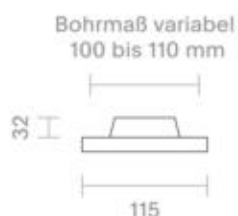

Dimmable: yes

Recommended dimmer: www.sigor.de/dimmerliste

310 lm	luminous flux [lm]
6,00 Watt	rated power
3000-5000 K	colour temperature
Ra>90	colour rendering
<5 sdcn	colour consistency
120°	beam angle
weiss	Colour housing
IP20	type of protection
-20° - 40°C	temperature range in operation
0.9	power factor
230 V AC	voltage
50/60 Hz	operating frequency
mA	current
6 kWh/1000h	energy consumption
<1.0 s	warm-up time up to 60% of the full light output
<0.5 s	starting time
Ø 25.000 h	nominal life time
L70B50	rated life time L70/B50
0.7	lumen maintenance factor at the end of the nominal life

G

6 kWh/1000h

2019/2015

4070101

Einbauleuchte Fled Downlight 115mm weiss

Manual:

https://shop.sigor.de/media/pdf/4070101_manual.pdf

as of: 14.06.2023