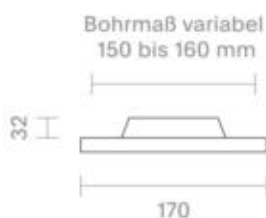

Datasheet
4070201

Einbauleuchte Fled Downlight 170mm weiß

Our 12 W **FLED Downlight Slim** is a low-cost renovation luminaire with low installation depth. Despite the integrated power supply, the height is just 32 mm. This makes it ideal for replacing light pots with compact fluorescent lamps. The color temperature can be adjusted by a DIP switch from 3,000 K to 4,000 K and 5,000 K. The high color rendering index of RA>90 guarantees color rendering almost similar to daylight. Its simple design is emphasized by a narrow visible frame. The downlight is equipped with the latest LED technology thus ensuring a flicker-free light pattern. Especially important in the object: we offer a 3-year warranty and vouch for the high-quality workmanship and durability.

Dimmable: yes

Recommended dimmer: www.sigor.de/dimmerliste

740 lm	luminous flux [lm]
12,00 Watt	rated power
3000-5000 K	colour temperature
Ra>90	colour rendering
<5 sdcn	colour consistency
120°	beam angle
weiss	Colour housing
IP20	type of protection
-20° - 40°C	temperature range in operation
0.9	power factor
230 V AC	voltage
50/60 Hz	operating frequency
mA	current
12 kWh/1000h	energy consumption
<1.0 s	warm-up time up to 60% of the full light output
<0.5 s	starting time
Ø 25.000 h	nominal life time
L70B50	rated life time L70/B50
0.7	lumen maintenance factor at the end of the nominal life

G

12
kWh/1000h

2019/2015

4070201

Einbauleuchte Fled Downlight 170mm weiß

Manual:

https://shop.sigor.de/media/pdf/4070201_manual.pdf

as of: 07.06.2024