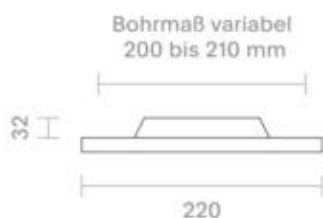

Datasheet
4070301

Einbauleuchte Fled Downlight 220mm weiss

Dimmable: yes

Our 18W **FLED Downlight Slim** is a low-cost renovation luminaire with low installation depth. Despite the integrated power supply, the height is just 32mm. This makes it ideal for replacing light pots with compact fluorescent lamps. The color temperature can be adjusted by a DIP switch from 3,000K to 4,000K and 5,000K. The high color rendering index of RA>90 guarantees color rendering almost similar to daylight. Its simple design is emphasized by a narrow visible frame. The downlight is equipped with the latest LED technology thus ensuring a flicker-free light pattern. Especially important in the object: we offer a 3-year warranty and vouch for the high-quality workmanship and durability.

Recommended dimmer: www.sigor.de/dimmerliste

1.300 lm	luminous flux [lm]
18,00 Watt	rated power
3000-5000 K	colour temperature
Ra>90	colour rendering
5 sdcm	colour consistency
120°	beam angle
weiss	Colour housing
IP20	type of protection
-20° - 40°C	temperature range in operation
0.9	power factor
230 V AC	voltage
50/60 Hz	operating frequency
mA	current
18 kWh/1000h	energy consumption
<1,0 s	warm-up time up to 60% of the full light output
<0,5 s	starting time
Ø 25.000 h	nominal life time
L70B50	rated life time L70/B50
0.7	lumen maintenance factor at the end of the nominal life

G

18
kWh/1000h

2019/2015

4070301

Einbauleuchte Fled Downlight 220mm weiss

Manual:

https://shop.sigor.de/media/pdf/4070301_manual.pdf

as of: 06.12.2022