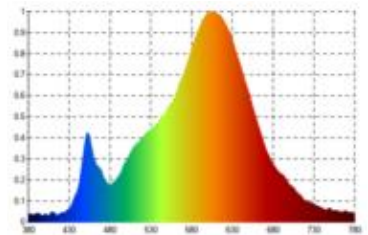

Additional information:
Material/Surface : Aluminum powder coated for outdoor use.
Charging time = 5 - 7 h
Lighting time = up to 9 h at 100% power
Battery = Li-Ion with 6,600mAh capacity
Control = touch switch, dimmable
Weight = 1.800 g
Scope of delivery = light incl. 1.2 meter magnetic charging cable and power adapter
Charging is done with easy-connect system at the base of the light.

Dimmable: yes

Recommended dimmer: www.sigor.de/dimmerliste

210 lm	luminous flux [lm]
5,00 Watt	rated power
2700 K	colour temperature
Ra>85	colour rendering
<5 sdcms	colour consistency
45°	beam angle

schwarz	Colour housing
IP54	type of protection
-20° - 40°C	temperature range in operation

5 V AC	power factor
Hz	voltage
1 mA	operating frequency
3 kWh/1000h	current
<1.0 s	energy consumption
<0.5 s	warm-up time up to 60% of the full light output
	starting time

Ø 25.000 h	nominal life time
L70B50	rated life time L70/B50
0.7	lumen maintenance factor at the end of the nominal life

Spectral power distribution
in the range 180 - 800 nm