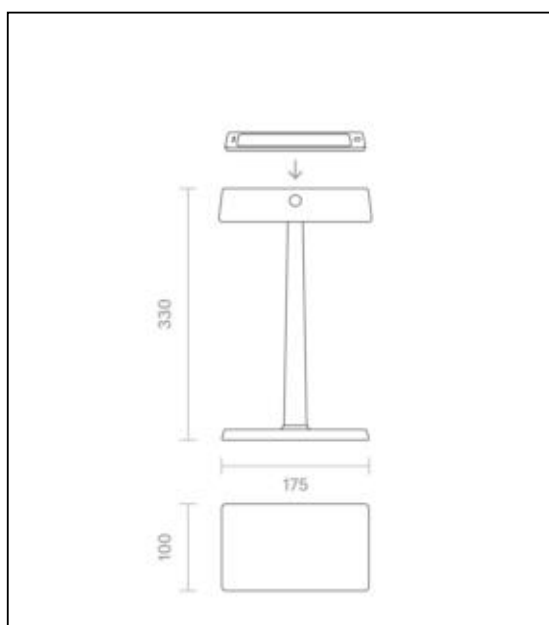

Spectral power distribution
in the range 180 - 800 nm

4500801

Nucharge Akku-Tischleuchte schwarz

Manual:

https://shop.sigor.de/media/pdf/4500801_manual.pdf

as of: 14.09.2023

Page: 2