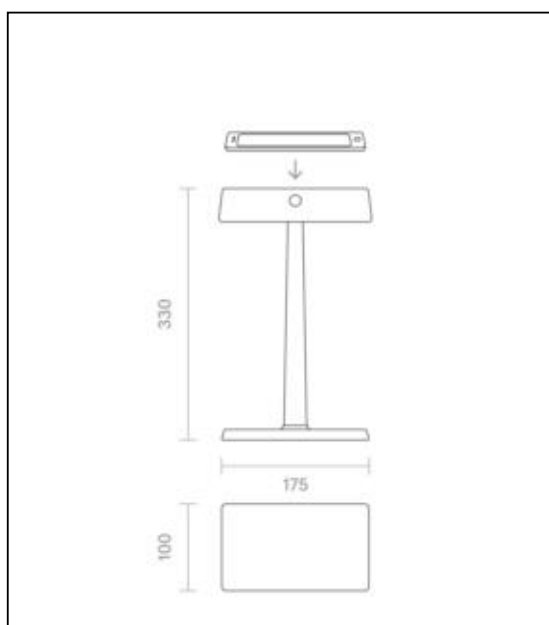

Dimmable: yes

Recommended dimmer: www.sigor.de/dimmerliste

210 lm	luminous flux [lm]
5,00 Watt	rated power
2700 K	colour temperature
Ra>85	colour rendering
<5 sdcn	colour consistency
45°	beam angle
weiss	Colour housing
IP54	type of protection
-20° - 40°C	temperature range in operation
	power factor
5 V AC	voltage
Hz	operating frequency
1 mA	current
3 kWh/1000h	energy consumption
<1.0 s	warm-up time up to 60% of the full light output
<0.5 s	starting time
Ø 25.000 h	nominal life time
L70B50	rated life time L70/B50
0.7	lumen maintenance factor at the end of the nominal life

Spectral power distribution
in the range 180 - 800 nm

4500901

Nucharge Akku-Tischleuchte weiß

Manual:

https://shop.sigor.de/media/pdf/4500901_manual.pdf

as of: 14.09.2023

Page: 2