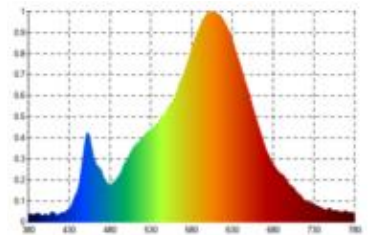

**Datasheet
4500901**

Nucharge Akku-Tischleuchte weiß

Additional information:
 Material/Surface : Aluminum powder coated for outdoor use.
 Charging time = 5 - 7 h
 Lighting time = up to 9 h at 100% power
 Battery = Li-Ion with 6,600mAh capacity
 Control = touch switch, dimmable
 Weight = 1.800 g
 Scope of delivery = light incl. 1.2 meter magnetic charging cable and power adapter
 Charging is done with easy-connect system at the base of the light.

Dimmable: yes

Recommended dimmer: www.sigor.de/dimmerliste

210 lm	luminous flux [lm]
5,00 Watt	rated power
2700 K	colour temperature
Ra>85	colour rendering
<5 sdcn	colour consistency
45°	beam angle
weiss	Colour housing
IP54	type of protection
-20° - 40°C	temperature range in operation
	power factor
5 V AC	voltage
Hz	operating frequency
1 mA	current
3 kWh/1000h	energy consumption
<1.0 s	warm-up time up to 60% of the full light output
<0.5 s	starting time
Ø 25.000 h	nominal life time
L70B50	rated life time L70/B50
0.7	lumen maintenance factor at the end of the nominal life

Spectral power distribution
in the range 180 - 800 nm

4500901

Nucharge Akku-Tischleuchte weiß

Manual:

https://shop.sigor.de/media/pdf/4500901_manual.pdf

as of: 14.09.2023

Page: 2