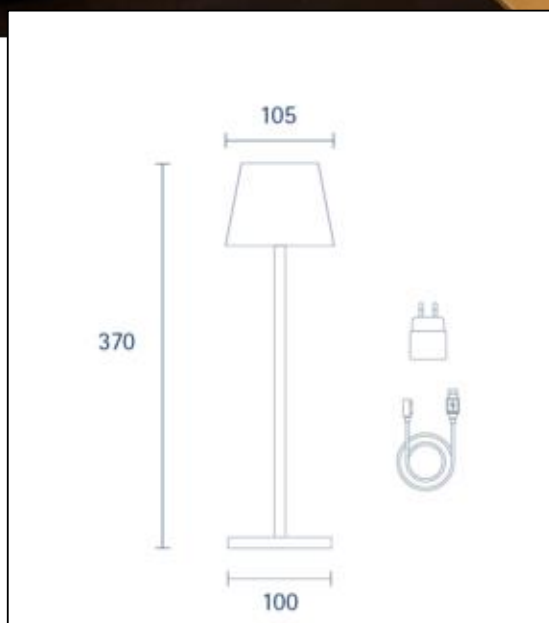

Recommended dimmer: www.sigor.de/dimmerliste

197 lm	luminous flux [lm]
2,20 Watt	rated power
2200/2700 K	colour temperature
Ra>85	colour rendering
<5 sdcms	colour consistency
45°	beam angle

schneeweiss	Colour housing
IP54	type of protection
-20° - 40°C	temperature range in operation

Spectral power distribution
in the range 180 - 800 nm

4501501

Akku-Tischleuchte Nuindie 370mm schneeweiß eckig

Manual:

https://shop.sigor.de/media/pdf/4501501_manual.pdf

as of: 22.08.2023

Page: 2