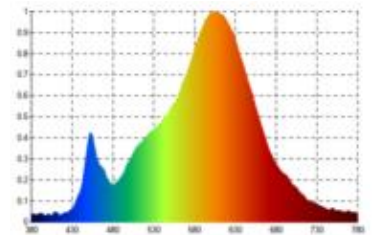

Datasheet
4501501

Akku-Tischleuchte Nuindie 370mm schneeweiß eckig

Dimmable yes

Additional information:

Material/Surface : Aluminum powder coated for outdoor use.
Charging time = 5 - 7 h
Lighting time = up to 12 h at 100% power
Battery = Li-Ion with 4,400 mAh capacity
Control = touch switch, dimmable
Weight = 1.020 g
Scope of delivery = light incl. 1.2 meter magnetic charging cable and power adapter
Charging is done with easy-connect system at the base of the light.

Recommended dimmer: www.sigor.de/dimmerliste

197 lm	luminous flux [lm]
2,20 Watt	rated power
2200/2700 K	colour temperature
Ra>85	colour rendering
<5 sdcms	colour consistency
45°	beam angle

schneeweiss	Colour housing
IP54	type of protection
-20° - 40°C	temperature range in operation

5 V AC	power factor
Hz	voltage
1 mA	operating frequency
3 kWh/1000h	current
<1.0 s	energy consumption
<0.5 s	warm-up time up to 60% of the full light output
	starting time

Ø 25.000 h	nominal life time
L70B50	rated life time L70/B50
0.7	lumen maintenance factor at the end of the nominal life

Spectral power distribution
in the range 180 - 800 nm