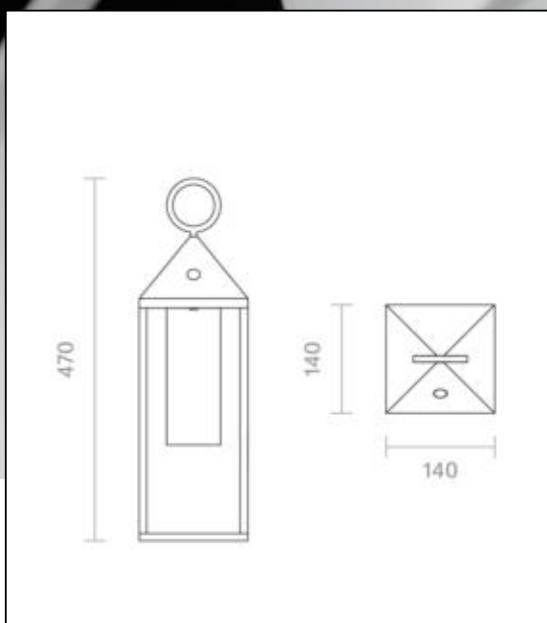

Dimmable: yes

Recommended dimmer: www.sigor.de/dimmerliste

155 lm	luminous flux [lm]
2,20 Watt	rated power
2700 K	colour temperature
Ra>85	colour rendering
<5 sdcms	colour consistency
80°	beam angle

schneeweiss	Colour housing
IP54	type of protection
-20° - 40°C	temperature range in operation

Spectral power distribution
in the range 180 - 800 nm

4502001

Akku-Tischleuchte Nuphare 470mm weiss

Manual:

https://shop.sigor.de/media/pdf/4502001_manual.pdf

as of: 03.08.2023

Page: 2