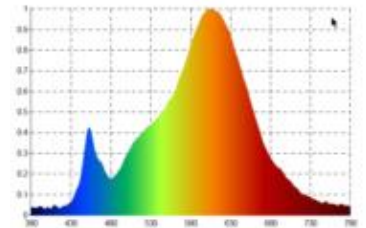

Datasheet
4502001

Akku-Tischleuchte Nuphare 470mm weiss

Additional information:

Material/Surface : Aluminum powder coated for outdoor use.
 Charging time = 5 - 7 h
 Lighting time = up to 9 h at 100% power
 Battery = Li-Ion with 4,400mAh capacity
 Control = touch switch, dimmable
 Weight = 1,450g
 Scope of delivery = light incl. 1.2 meter usb-c charging cable and power adapter

Dimmable: yes

Recommended dimmer: www.sigor.de/dimmerliste

155 lm	luminous flux [lm]
2,20 Watt	rated power
2700 K	colour temperature
Ra>85	colour rendering
<5 sdcms	colour consistency
80°	beam angle

schneeweiss	Colour housing
IP54	type of protection
-20° - 40°C	temperature range in operation

5 V AC	power factor
Hz	voltage
1 mA	operating frequency
3 kWh/1000h	current
<1.0 s	energy consumption
<0.5 s	warm-up time up to 60% of the full light output
	starting time

Ø 25.000 h	nominal life time
L70B50	rated life time L70/B50
0.7	lumen maintenance factor at the end of the nominal life

Spectral power distribution
in the range 180 - 800 nm

4502001

Akku-Tischleuchte Nuphare 470mm weiss

Manual:

https://shop.sigor.de/media/pdf/4502001_manual.pdf

as of: 03.08.2023

Page: 2