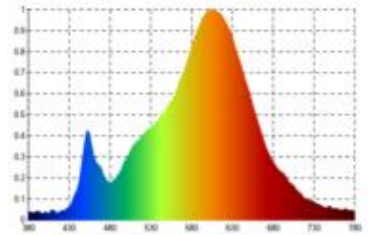

Datasheet
4508301

Akku-Tischleuchte Nuindie mini 250mm salbeigrün ru

Additional information:

Material/Surface : Aluminum powder coated for outdoor use.
Charging time = 5 - 7 h
Lighting time = up to 12 h at 100% power
Battery = Li-Ion with 4,400 mAh capacity
Control = touch switch, dimmable
Weight = 935 g
Scope of delivery = light incl. 1.2 meter magnetic charging cable and power adapter
Charging is done with easy-connect system at the base of the light.

Dimmable yes

Recommended dimmer: www.sigor.de/dimmerliste

197 lm	luminous flux [lm]
2,20 Watt	rated power
2200/2700 K	colour temperature
Ra>85	colour rendering
<5 sdcms	colour consistency
45°	beam angle

salbeigrün	Colour housing
IP54	type of protection
-20° - 40°C	temperature range in operation

5 V AC	power factor
Hz	voltage
1 mA	operating frequency
3 kWh/1000h	current
<1.0 s	energy consumption
<0.5 s	warm-up time up to 60% of the full light output
	starting time

Ø 25.000 h	nominal life time
L70B50	rated life time L70/B50
0.7	lumen maintenance factor at the end of the nominal life

Spectral power distribution
in the range 180 - 800 nm