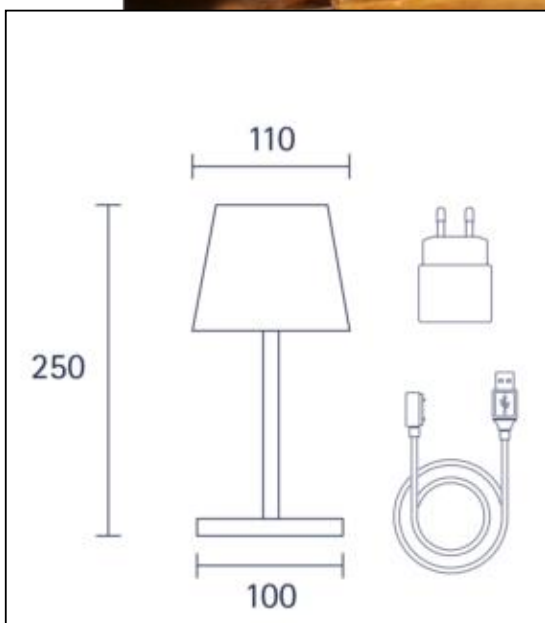

4508301

Akku-Tischleuchte Nuindie mini 250mm salbeigrün ru

Manual:

<https://shop.sigor.de/media/pdf/4508301_manual.pdf>

as of: 22.08.2023

Page: 2