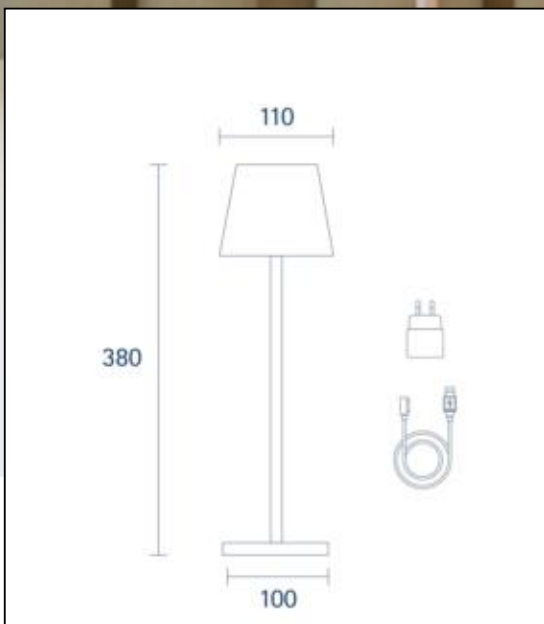

Battery = Li-Ion with 4,400 mAh capacity

Control = touch switch, dimmable

Weight = 1.020 g

Scope of delivery = light incl. 1.2 meter magnetic charging cable and power adapter

Charging is done with easy-connect system at the base of the light.

Recommended dimmer: www.sigor.de/dimmerliste

197 lm	luminous flux [lm]
2,20 Watt	rated power
2200/2700 K	colour temperature
Ra>85	colour rendering
<5 sdcms	colour consistency
45°	beam angle

rosegold	Colour housing
IP54	type of protection
-20° - 40°C	temperature range in operation

Spectral power distribution
in the range 180 - 800 nm

4516101

Akku-Tischleuchte Nuindie 380mm rosegold

Manual:

https://shop.sigor.de/media/pdf/4516101_manual.pdf

as of: 22.08.2023

Page: 2