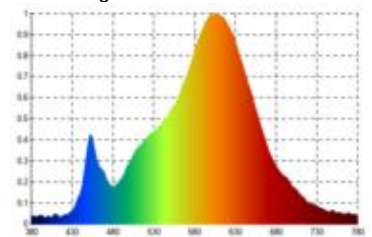

Datasheet
4516101

Akku-Tischleuchte Nuindie 380mm rosegold

Dimmable: yes

Additional information:

Material/Surface : Aluminum galvanically anodized for outdoor use.

Charging time = 5 - 7 h

Lighting time = up to 12 h at 100% power

Battery = Li-Ion with 4,400 mAh capacity

Control = touch switch, dimmable

Weight = 1.020 g

Scope of delivery = light incl. 1.2 meter magnetic charging cable and power adapter

Charging is done with easy-connect system at the base of the light.

Recommended dimmer: www.sigor.de/dimmerliste

197 lm	luminous flux [lm]
2,20 Watt	rated power
2200/2700 K	colour temperature
Ra>85	colour rendering
<5 sdcms	colour consistency
45°	beam angle

rosegold	Colour housing
IP54	type of protection
-20° - 40°C	temperature range in operation

5 V AC	power factor
Hz	voltage
1 mA	operating frequency
3 kWh/1000h	current
<1.0 s	energy consumption
<0.5 s	warm-up time up to 60% of the full light output
	starting time

Ø 25.000 h	nominal life time
L70B50	rated life time L70/B50
0.7	lumen maintenance factor at the end of the nominal life

Spectral power distribution
in the range 180 - 800 nm