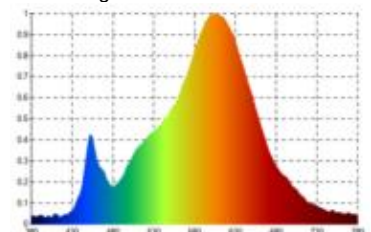

Datasheet
4517201

Akku-Tischleuchte Nuindie mini 250mm pflaumenblau

Additional information:

Material/Surface : Aluminum powder coated for outdoor use.

Charging time = 5 - 7 h

Lighting time = up to 12 h at 100% power

Battery = Li-Ion with 4,400 mAh capacity

Control = touch switch, dimmable

Weight = 935 g

Scope of delivery = light incl. 1.2 meter magnetic charging cable and power adapter

Charging is done with easy-connect system at the base of the light.

Dimmable: yes

Recommended dimmer: www.sigor.de/dimmerliste

197 lm	luminous flux [lm]
2,20 Watt	rated power
2200/2700 K	colour temperature
Ra>85	colour rendering
<5 sdcms	colour consistency
45°	beam angle

pflaumenblau	Colour housing
IP54	type of protection
-20° - 40°C	temperature range in operation

5 V AC	power factor
Hz	voltage
1 mA	operating frequency
3 kWh/1000h	current
<1.0 s	energy consumption
<0.5 s	warm-up time up to 60% of the full light output
	starting time

Ø 25.000 h	nominal life time
L70B50	rated life time L70/B50
0.7	lumen maintenance factor at the end of the nominal life

Spectral power distribution
in the range 180 - 800 nm