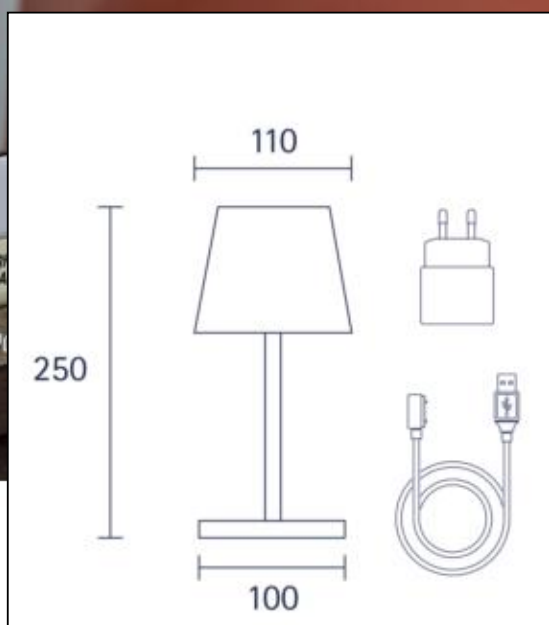

4517201

Akku-Tischleuchte Nuindie mini 250mm pflaumenblau

Manual:

<https://shop.sigor.de/media/pdf/4517201_manual.pdf>

as of: 22.08.2023

Page: 2