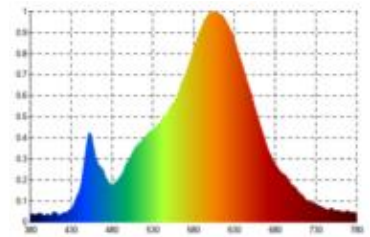

Datasheet
4518101

Akku-Tischleuchte Nuindie mini 250mm nachtschwarz

Additional information:

Material/Surface : Aluminum powder coated for outdoor use.

Charging time = 5 - 7 h

Lighting time = up to 12 h at 100% power

Battery = Li-Ion with 4,400 mAh capacity

Control = touch switch, dimmable

Weight = 935 g

Scope of delivery = light incl. 1.2 meter magnetic charging cable and power adapter

Charging is done with easy-connect system at the base of the light.

Dimmable: yes

Recommended dimmer: www.sigor.de/dimmerliste

197 lm	luminous flux [lm]
2,20 Watt	rated power
2200/2700 K	colour temperature
Ra>85	colour rendering
<5 sdcms	colour consistency
45°	beam angle

nachtschwarz	Colour housing
IP54	type of protection
-20° - 40°C	temperature range in operation

5 V AC	power factor
- Hz	voltage
1 mA	operating frequency
3 kWh/1000h	current
<1.0 s	energy consumption
<0.5 s	warm-up time up to 60% of the full light output
	starting time

Ø 25.000 h	nominal life time
L70B50	rated life time L70/B50
0.7	lumen maintenance factor at the end of the nominal life

Spectral power distribution
in the range 180 - 800 nm