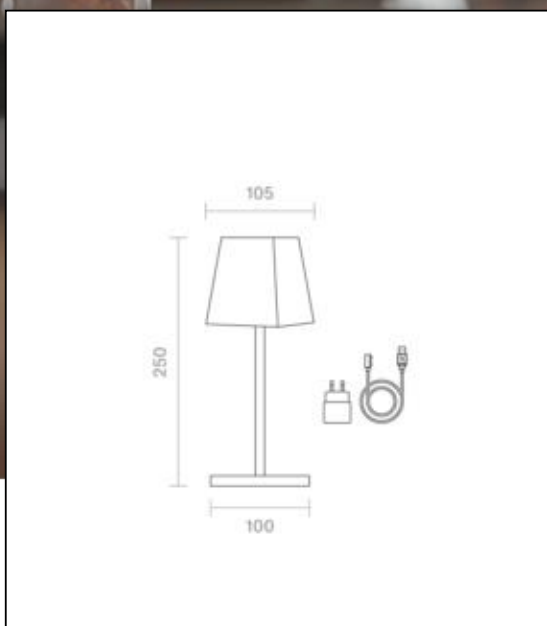

4518101

Akku-Tischleuchte Nuindie mini 250mm nachtschwarz

Manual:

<https://shop.sigor.de/media/pdf/4518101_manual.pdf>

as of: 22.08.2023

Page: 2