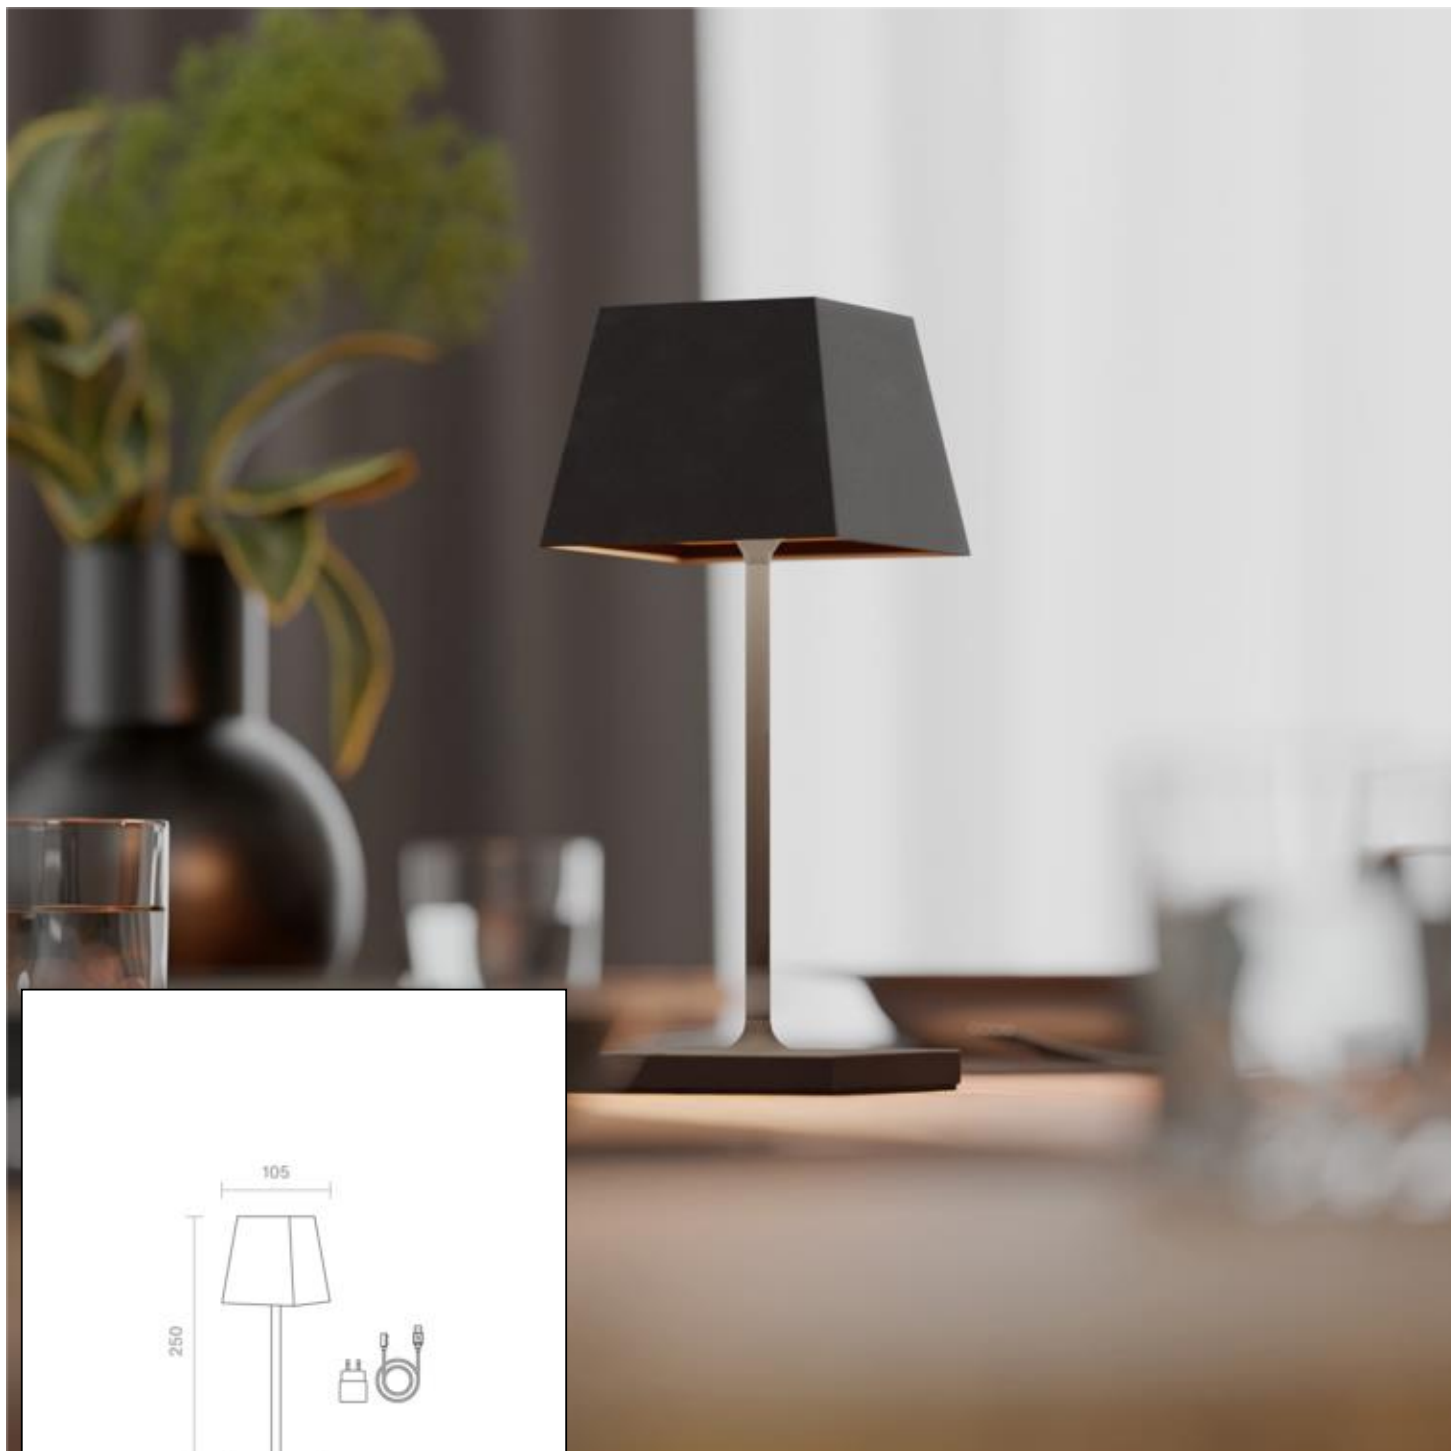

4518101

Akku-Tischleuchte Nuindie mini 250mm nachtschwarz

Manual:

<https://shop.sigor.de/media/pdf/4518101_manual.pdf>

as of: 22.08.2023

Page: 2