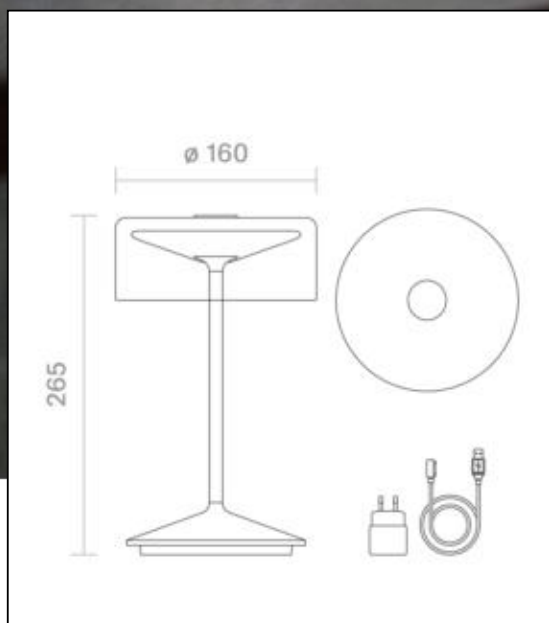

Weight: 820 g. Scope of delivery: light incl. 1.2 m magnetic charging cable and power supply unit.

Charging is done with easy-connect system at the base of the light.

Recommended dimmer: www.sigor.de/dimmerliste

161 lm	luminous flux [lm]
2,20 Watt	rated power
2200/2700 K	colour temperature
Ra>85	colour rendering
<5 sdcms	colour consistency
45°	beam angle

nachtschwarz	Colour housing
IP54	type of protection
-20° - 40°C	temperature range in operation

Spectral power distribution
in the range 180 - 800 nm

4525001

Akku-Glasleuchte Numotion 265mm nachtschwarz

Manual:

https://shop.sigor.de/media/pdf/4525001_manual.pdf

as of: 08.09.2023

Page: 2