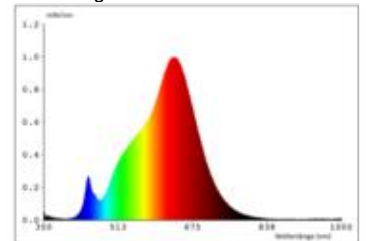

Datasheet
4525001

Akku-Glasleuchte Numotion 265mm nachtschwarz

Dimmable yes

Emotion in motion: The dimmable battery table lamp in retro look with high-quality glass shade. It always provides a cozy ambience with its indirect, warm light.

Additional information:

Material/surface: aluminum matt anodized for outdoor use.

Charging time: 5 - 7 h. Light duration: up to 12 h.

Battery: Li-Ion with 4.400 mAh capacity.

Control: touch switch, dimmable.

Weight: 820 g. Scope of delivery: light incl. 1.2 m magnetic charging cable and power supply unit.

Charging is done with easy-connect system at the base of the light.

Recommended dimmer: www.sigor.de/dimmerliste

161 lm	luminous flux [lm]
2,20 Watt	rated power
2200/2700 K	colour temperature
Ra>85	colour rendering
<5 sdcms	colour consistency
45°	beam angle

nachtschwarz	Colour housing
IP54	type of protection
-20° - 40°C	temperature range in operation

5 V AC	power factor
Hz	voltage
1 mA	operating frequency
3 kWh/1000h	current
<1.0 s	energy consumption
<0.5 s	warm-up time up to 60% of the full light output
	starting time

Ø 25.000 h	nominal life time
L70B50	rated life time L70/B50
0.7	lumen maintenance factor at the end of the nominal life

Spectral power distribution
in the range 180 - 800 nm