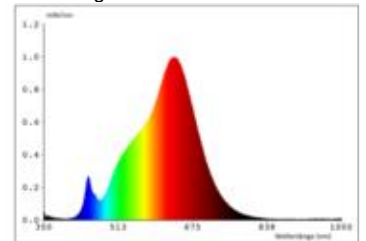

Datasheet
4525201

Akku-Glasleuchte Numotion 265mm graphitgrau

Dimmable yes

Emotion in motion: The dimmable battery table lamp in retro look with high-quality glass shade. It always provides a cozy ambience with its indirect, warm light.

Additional information:

Material/surface: aluminum matt anodized for outdoor use.

Charging time: 5 - 7 h. Light duration: up to 12 h.

Battery: Li-Ion with 4.400 mAh capacity.

Control: touch switch, dimmable.

Weight: 820 g. Scope of delivery: light incl. 1.2 m magnetic charging cable and power supply unit.

Charging is done with easy-connect system at the base of the light.

Recommended dimmer: www.sigor.de/dimmerliste

161 lm	luminous flux [lm]
2,20 Watt	rated power
2200/2700 K	colour temperature
Ra>85	colour rendering
<5 sdcM	colour consistency
45°	beam angle
graphitgrau	Colour housing
IP54	type of protection
-20° - 40°C	temperature range in operation

5 V AC	power factor
Hz	voltage
1 mA	operating frequency
3 kWh/1000h	current
<1.0 s	energy consumption
<0.5 s	warm-up time up to 60% of the full light output
	starting time

Ø 25.000 h	nominal life time
L70B50	rated life time L70/B50
0.7	lumen maintenance factor at the end of the nominal life

Spectral power distribution
in the range 180 - 800 nm