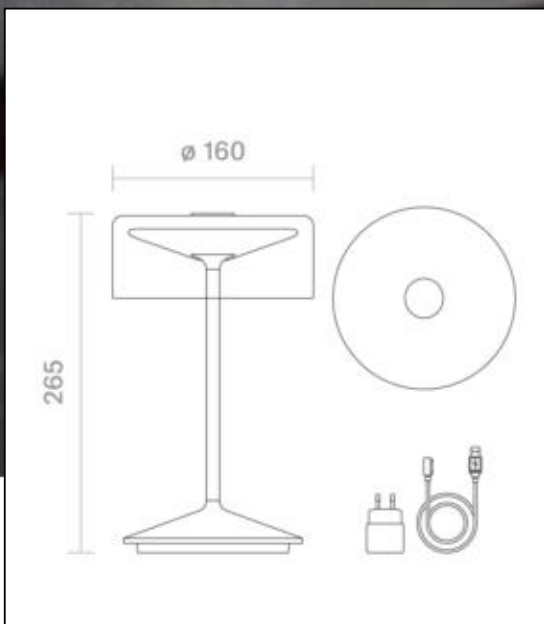

Weight: 820 g. Scope of delivery: light incl. 1.2 m magnetic charging cable and power supply unit.

Charging is done with easy-connect system at the base of the light.

Recommended dimmer: [www.sigor.de/dimmerliste](http://www.sigor.de/dimmerliste)

161 lm	luminous flux [lm]
2,20 Watt	rated power
2200/2700 K	colour temperature
Ra>85	colour rendering
<5 sdcM	colour consistency
45°	beam angle
graphitgrau	Colour housing
IP54	type of protection
-20° - 40°C	temperature range in operation

Spectral power distribution  
in the range 180 - 800 nm

4525201

Akku-Glasleuchte Numotion 265mm graphitgrau

**Manual:**

[https://shop.sigor.de/media/pdf/4525201\\_manual.pdf](https://shop.sigor.de/media/pdf/4525201_manual.pdf)