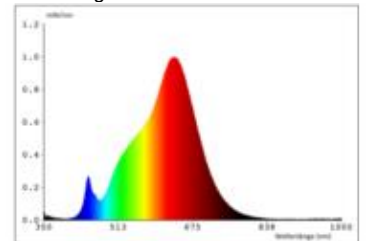

Datasheet
4525501

Akku-Glasleuchte Numotion 265mm tannengrün

Dimmable yes

Emotion in motion: The dimmable battery table lamp in retro look with high-quality glass shade. It always provides a cozy ambience with its indirect, warm light.

Additional information:

Material/surface: aluminum matt anodized for outdoor use.

Charging time: 5 - 7 h. Light duration: up to 12 h.

Battery: Li-Ion with 4.400 mAh capacity.

Control: touch switch, dimmable.

Weight: 820 g. Scope of delivery: light incl. 1.2 m magnetic charging cable and power supply unit.

Charging is done with easy-connect system at the base of the light.

Recommended dimmer: www.sigor.de/dimmerliste

161 lm	luminous flux [lm]
2,20 Watt	rated power
2200/2700 K	colour temperature
Ra>85	colour rendering
<5 sdcms	colour consistency
45°	beam angle

tannengrün	Colour housing
IP54	type of protection
-20° - 40°C	temperature range in operation

5 V AC	power factor
Hz	voltage
1 mA	operating frequency
3 kWh/1000h	current
<1.0 s	energy consumption
<0.5 s	warm-up time up to 60% of the full light output
	starting time

Ø 25.000 h	nominal life time
L70B50	rated life time L70/B50
0.7	lumen maintenance factor at the end of the nominal life

Spectral power distribution
in the range 180 - 800 nm