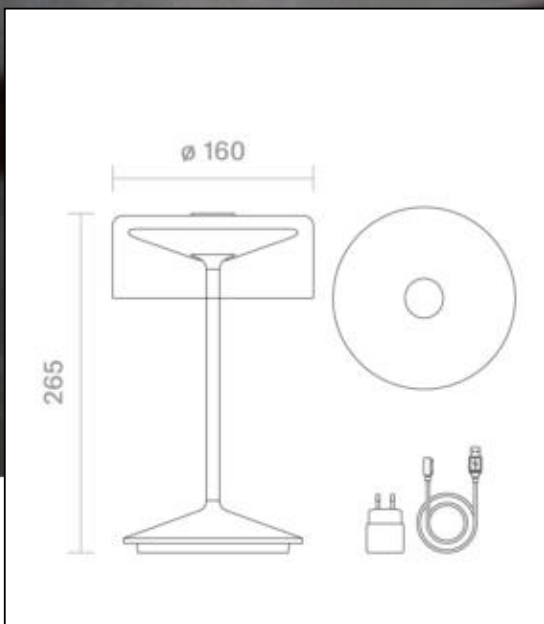

Weight: 820 g. Scope of delivery: light incl. 1.2 m magnetic charging cable and power supply unit.

Charging is done with easy-connect system at the base of the light.

Recommended dimmer: www.sigor.de/dimmerliste

161 lm	luminous flux [lm]
2,20 Watt	rated power
2200/2700 K	colour temperature
Ra>85	colour rendering
<5 sdcms	colour consistency
45°	beam angle

tannengrün	Colour housing
IP54	type of protection
-20° - 40°C	temperature range in operation

Spectral power distribution
in the range 180 - 800 nm

4525501

Akku-Glasleuchte Numotion 265mm tannengrün

Manual:

https://shop.sigor.de/media/pdf/4525501_manual.pdf

as of: 08.09.2023

Page: 2