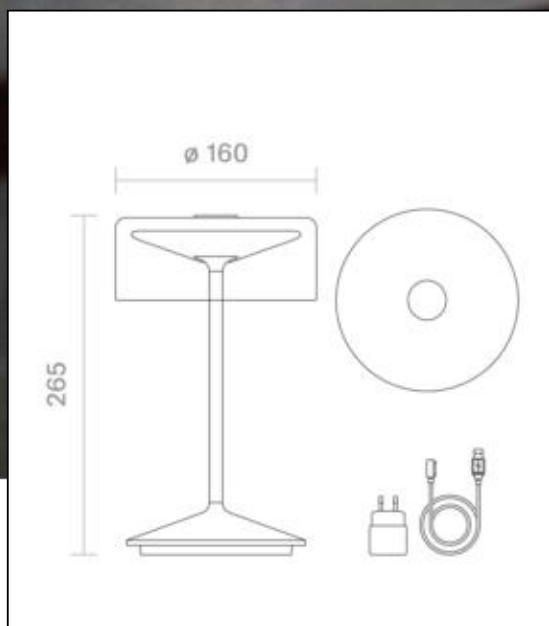

Weight: 820 g. Scope of delivery: light incl. 1.2 m magnetic charging cable and power supply unit.

Charging is done with easy-connect system at the base of the light.

Recommended dimmer: [www.sigor.de/dimmerliste](http://www.sigor.de/dimmerliste)

161 lm	luminous flux [lm]
2,20 Watt	rated power
2700/2200 K	colour temperature
Ra>85	colour rendering
<5 sdcms	colour consistency
120°	beam angle

rosegold	Colour housing
IP54	type of protection
-20° - 40°C	temperature range in operation

Spectral power distribution  
in the range 180 - 800 nm

4525601

Akku-Glasleuchte Numotion 265 mm rosegold

**Manual:**

[https://shop.sigor.de/media/pdf/4525601\\_manual.pdf](https://shop.sigor.de/media/pdf/4525601_manual.pdf)