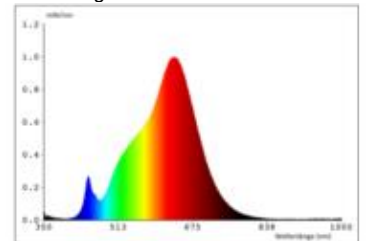

Datasheet
4525601

Akku-Glasleuchte Numotion 265 mm rosegold

Dimmable yes

Emotion in motion: The dimmable battery table lamp in retro look with high-quality glass shade. It always provides a cozy ambience with its indirect, warm light.

Additional information:

Material/surface: aluminum matt anodized for outdoor use.

Charging time: 5 - 7 h. Light duration: up to 12 h.

Battery: Li-Ion with 4400 mAh capacity.

Control: touch switch, dimmable.

Weight: 820 g. Scope of delivery: light incl. 1.2 m magnetic charging cable and power supply unit.

Charging is done with easy-connect system at the base of the light.

Recommended dimmer: www.sigor.de/dimmerliste

161 lm	luminous flux [lm]
2,20 Watt	rated power
2700/2200 K	colour temperature
Ra>85	colour rendering
<5 sdcms	colour consistency
120°	beam angle

rosegold	Colour housing
IP54	type of protection
-20° - 40°C	temperature range in operation

5 V AC	power factor
50 Hz	voltage
1000 mA	operating frequency
3 kWh/1000h	current
<1,0 s	energy consumption
<0,5 s	warm-up time up to 60% of the full light output
	starting time

Ø 54.000 h	nominal life time
L70B50	rated life time L70/B50
0,7	lumen maintenance factor at the end of the nominal life

Spectral power distribution
in the range 180 - 800 nm