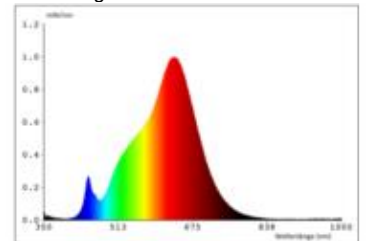

Datasheet
4525701

Akku-Glasleuchte Numotion 265mm kirschrot

Dimmable yes

Emotion in motion: The dimmable battery table lamp in retro look with high-quality glass shade. It always provides a cozy ambience with its indirect, warm light.

Additional information:

Material/surface: aluminum matt anodized for outdoor use.

Charging time: 5 - 7 h. Light duration: up to 12 h.

Battery: Li-Ion with 4.400 mAh capacity.

Control: touch switch, dimmable.

Weight: 820 g. Scope of delivery: light incl. 1.2 m magnetic charging cable and power supply unit.

Charging is done with easy-connect system at the base of the light.

Recommended dimmer: www.sigor.de/dimmerliste

161 lm	luminous flux [lm]
2,20 Watt	rated power
2200/2700 K	colour temperature
Ra>85	colour rendering
<5 sdcms	colour consistency
45°	beam angle

kirschrot	Colour housing
IP54	type of protection
-20° - 40°C	temperature range in operation

5 V AC	power factor
Hz	voltage
1 mA	operating frequency
3 kWh/1000h	current
<1.0 s	energy consumption
<0.5 s	warm-up time up to 60% of the full light output
	starting time

Ø 25.000 h	nominal life time
L70B50	rated life time L70/B50
0.7	lumen maintenance factor at the end of the nominal life

Spectral power distribution
in the range 180 - 800 nm