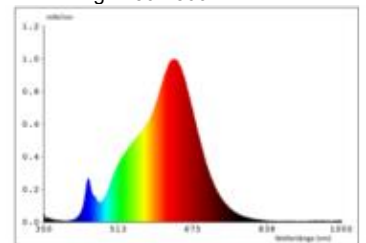

Datasheet
4526001

Akku-Glasleuchte Numotion 265 mm bronzefarben

Dimmable yes

Emotion in motion: The dimmable battery table lamp in retro look with high-quality glass shade. It always provides a cozy ambience with its indirect, warm light.

Additional information:

Material/surface: aluminum matt anodized for outdoor use.

Charging time: 5 - 7 h. Light duration: up to 12 h.

Battery: Li-Ion with 4400 mAh capacity.

Control: touch switch, dimmable.

Weight: 820 g. Scope of delivery: light incl. 1.2 m magnetic charging cable and power supply unit.

Charging is done with easy-connect system at the base of the light.

Recommended dimmer: www.sigor.de/dimmerliste

161 lm	luminous flux [lm]
2,20 Watt	rated power
2700/2200 K	colour temperature
Ra>85	colour rendering
<5 sdcms	colour consistency
120°	beam angle

bronzefarben	Colour housing
IP54	type of protection
-20° - 40°C	temperature range in operation

5 V AC	power factor
50 Hz	voltage
1000 mA	operating frequency
3 kWh/1000h	current
<1.0 s	energy consumption
<0.5 s	warm-up time up to 60% of the full light output
	starting time

Ø 25.000 h	nominal life time
L70B50	rated life time L70/B50
0,7	lumen maintenance factor at the end of the nominal life

Spectral power distribution
in the range 180 - 800 nm