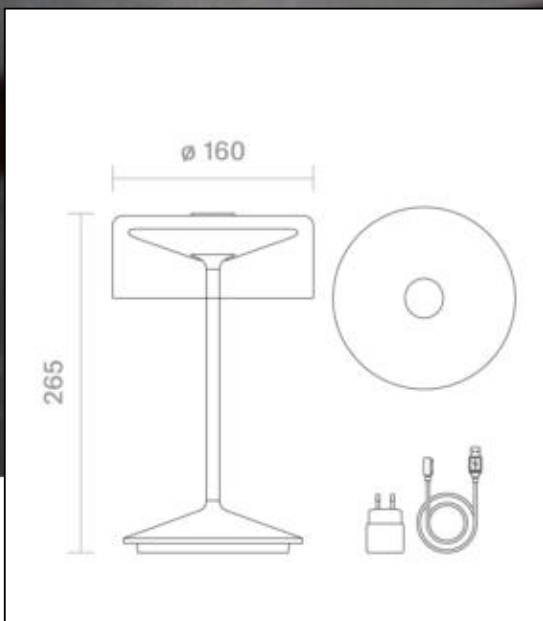

Weight: 820 g. Scope of delivery: light incl. 1.2 m magnetic charging cable and power supply unit.

Charging is done with easy-connect system at the base of the light.

Recommended dimmer: www.sigor.de/dimmerliste

161 lm	luminous flux [lm]
2,20 Watt	rated power
2700/2200 K	colour temperature
Ra>85	colour rendering
<5 sdcms	colour consistency
120°	beam angle

bronzefarben	Colour housing
IP54	type of protection
-20° - 40°C	temperature range in operation

Spectral power distribution
in the range 180 - 800 nm

4526001

Akku-Glasleuchte Numotion 265 mm bronzefarben

Manual:

https://shop.sigor.de/media/pdf/4526001_manual.pdf

as of: 11.09.2023

Page: 2