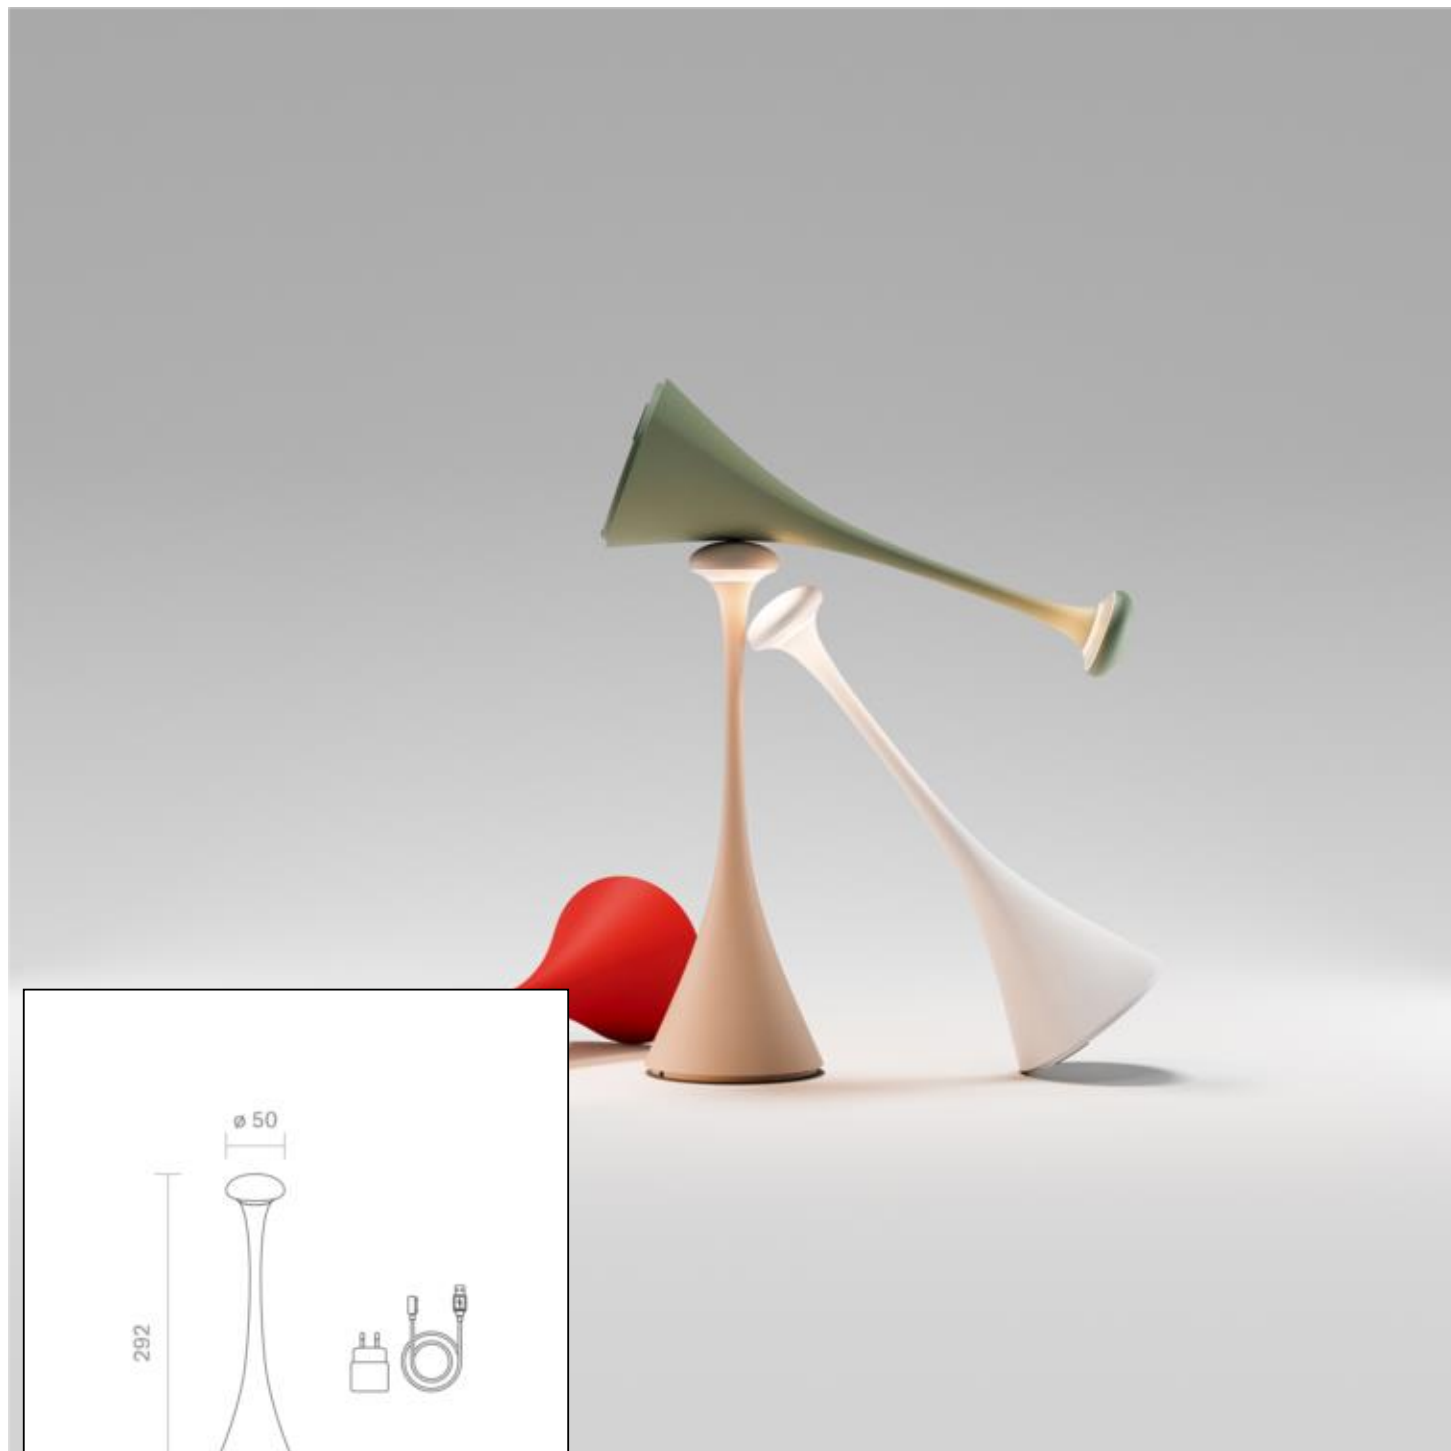

Datasheet
4540101

Akku-Tischleuchte Nudrop 290mm nachtschwarz

Likeable extravagance: If the Sigor Nudrop did not give light, it would also pass as a sculpture or design object. With its organically curved shape and its sympathetic colors, it sets original accents in any interior. Powerful: Despite its compact form, it has enormous luminosity, with which it puts much larger lamps in its shadow. Versatile: thanks to its compact dimensions, the Nudrop fits anywhere, where there is little space: whether at a bistro table, at a fine meal with friends or when traveling in a hotel room. Stable: Narrow head, wide footprint: With the battery integrated battery in the base, the Nudrop has a secure footing everywhere.

Dimmable: yes

Recommended dimmer: www.sigor.de/dimmerliste

| | |
|-------------|--------------------|
| 170 lm | luminous flux [lm] |
| 2,20 Watt | rated power |
| 2200/2700 K | colour temperature |
| Ra>85 | colour rendering |
| 5 sdcms | colour consistency |
| 45° | beam angle |

| | |
|--------------|--------------------------------|
| nachtschwarz | Colour housing |
| IP54 | type of protection |
| -20° - 40°C | temperature range in operation |

| | |
|-------------|---|
| 3,7 V AC | power factor |
| Hz | voltage |
| 1 mA | operating frequency |
| 3 kWh/1000h | current |
| <1,0 s | energy consumption |
| <0.5 s | warm-up time up to 60% of the full light output |
| | starting time |

4540101

Akku-Tischleuchte Nudrop 290mm nachtschwarz

Manual:

https://shop.sigor.de/media/pdf/4540101_manual.pdf

as of: 22.08.2023

Page: 2