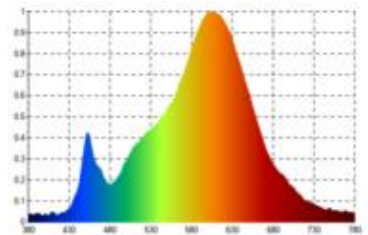

Dimmable: yes

Recommended dimmer: www.sigor.de/dimmerliste

| | |
|-------------|--------------------|
| 170 lm | luminous flux [lm] |
| 2,20 Watt | rated power |
| 2200/2700 K | colour temperature |
| Ra>85 | colour rendering |
| 5 sdcms | colour consistency |
| 45° | beam angle |

| | |
|--------------|--------------------------------|
| nachtschwarz | Colour housing |
| IP54 | type of protection |
| -20° - 40°C | temperature range in operation |

| | |
|-------------|---|
| 3,7 V AC | power factor |
| Hz | voltage |
| 1 mA | operating frequency |
| 3 kWh/1000h | current |
| <1,0 s | energy consumption |
| <0.5 s | warm-up time up to 60% of the full light output |
| | starting time |

| | |
|------------|---|
| Ø 25.000 h | nominal life time |
| L70B50 | rated life time L70/B50 |
| 0.7 | lumen maintenance factor at the end of the nominal life |

Spectral power distribution
in the range 180 - 800 nm