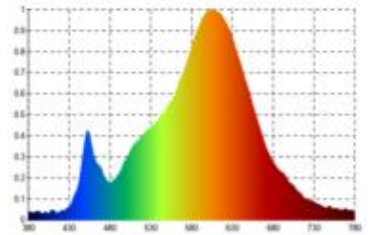

Datasheet
4540201

Akku-Tischleuchte Nudrop 290mm graphitgrau

Likeable extravagance: If the Sigor Nudrop did not give light, it would also pass as a sculpture or design object. With its organically curved shape and its sympathetic colors, it sets original accents in any interior. Powerful: Despite its compact form, it has enormous luminosity, with which it puts much larger lamps in its shadow. Versatile: thanks to its compact dimensions, the Nudrop fits anywhere, where there is little space: whether at a bistro table, at a fine meal with friends or when traveling in a hotel room. Stable: Narrow head, wide footprint: With the battery integrated battery in the base, the Nudrop has a secure footing everywhere.

Dimmable: yes

Recommended dimmer: www.sigor.de/dimmerliste

170 lm	luminous flux [lm]
2,20 Watt	rated power
2200/2700 K	colour temperature
Ra>85	colour rendering
5 sdcms	colour consistency
45°	beam angle
graphitgrau	Colour housing
IP54	type of protection
-20° - 40°C	temperature range in operation
	power factor
3,7 V AC	voltage
Hz	operating frequency
1 mA	current
3 kWh/1000h	energy consumption
<1,0 s	warm-up time up to 60% of the full light output
<0.5 s	starting time
Ø 25.000 h	nominal life time
L70B50	rated life time L70/B50
0.7	lumen maintenance factor at the end of the nominal life

Spectral power distribution
in the range 180 - 800 nm

4540201

Akku-Tischleuchte Nudrop 290mm graphitgrau

Manual:

https://shop.sigor.de/media/pdf/4540201_manual.pdf

as of: 22.08.2023

Page: 2