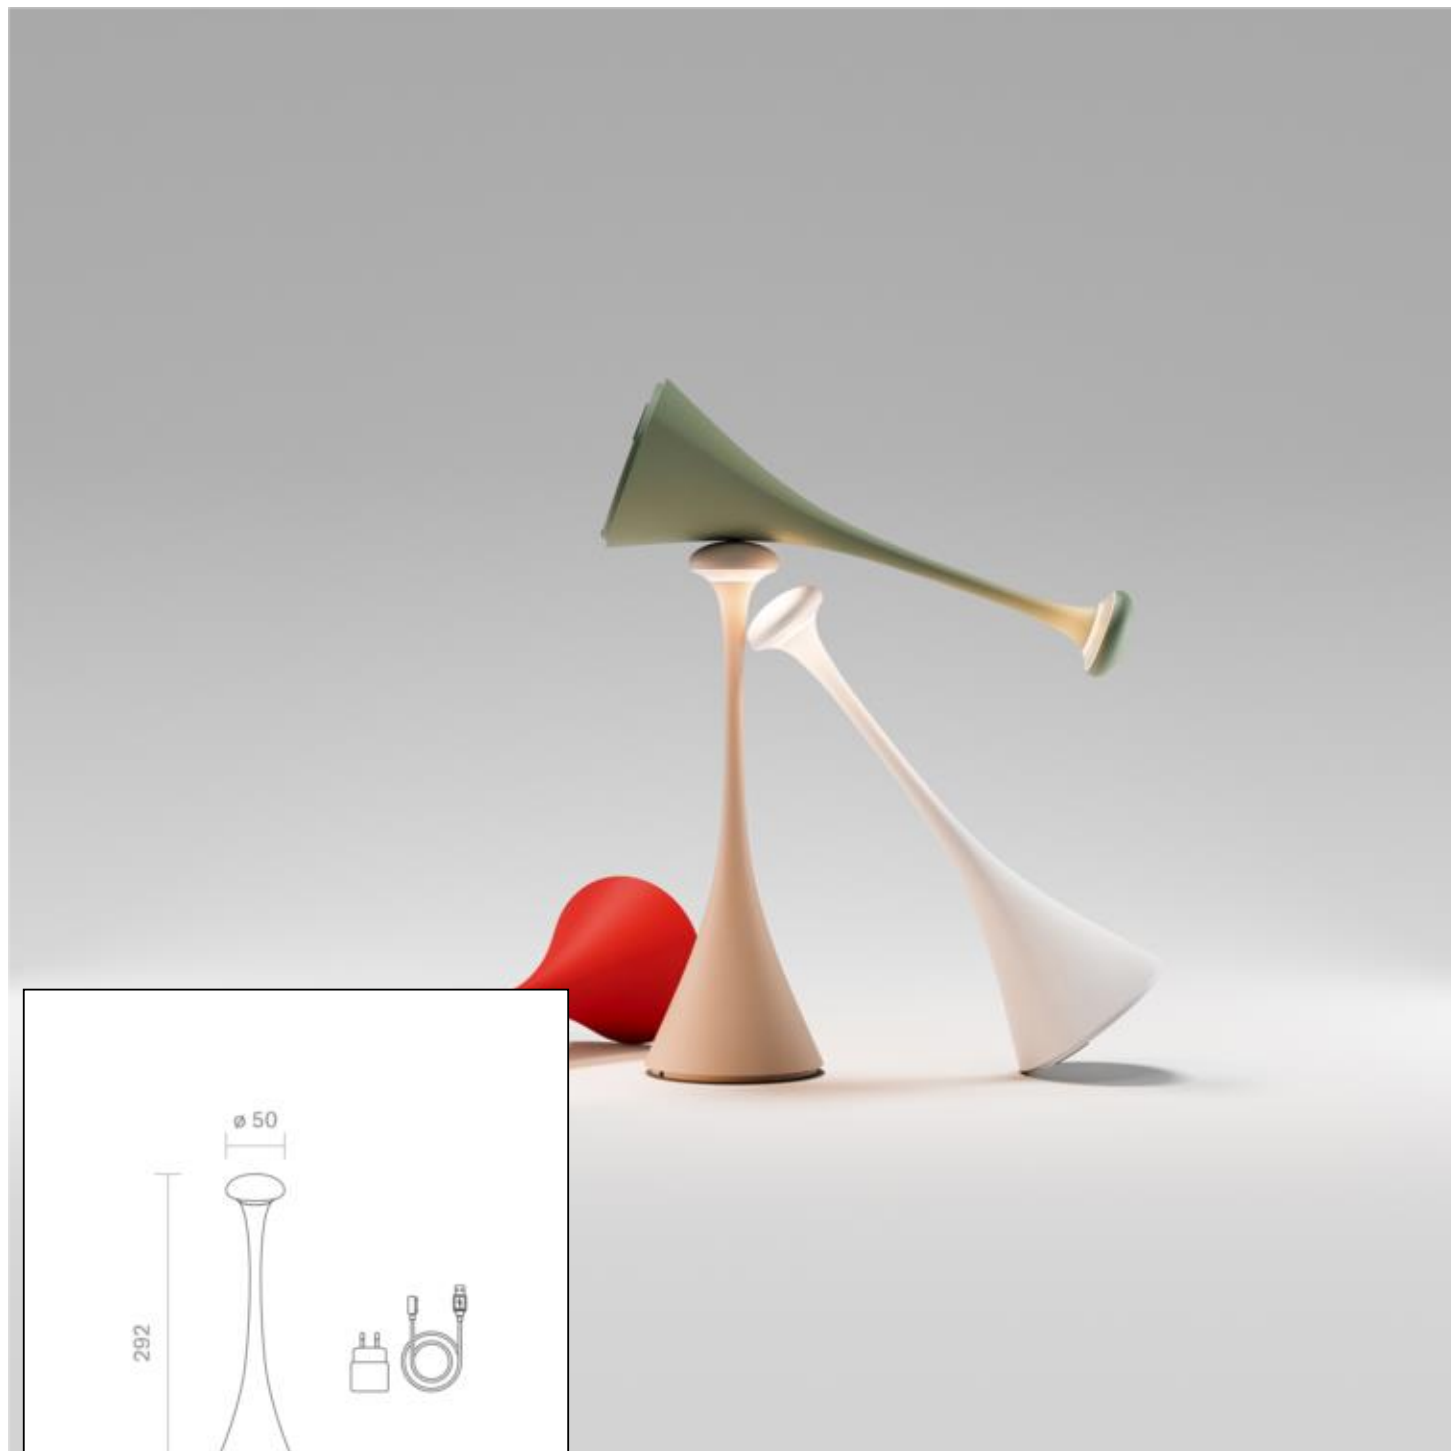

Datasheet
4540201

Akku-Tischleuchte Nudrop 290mm graphitgrau

Likeable extravagance: If the Sigor Nudrop did not give light, it would also pass as a sculpture or design object. With its organically curved shape and its sympathetic colors, it sets original accents in any interior. Powerful: Despite its compact form, it has enormous luminosity, with which it puts much larger lamps in its shadow. Versatile: thanks to its compact dimensions, the Nudrop fits anywhere, where there is little space: whether at a bistro table, at a fine meal with friends or when traveling in a hotel room. Stable: Narrow head, wide footprint: With the battery integrated battery in the base, the Nudrop has a secure footing everywhere.

Dimmable: yes

Recommended dimmer: www.sigor.de/dimmerliste

170 lm	luminous flux [lm]
2,20 Watt	rated power
2200/2700 K	colour temperature
Ra>85	colour rendering
5 sdcms	colour consistency
45°	beam angle
graphitgrau	Colour housing
IP54	type of protection
-20° - 40°C	temperature range in operation
	power factor
3,7 V AC	voltage
Hz	operating frequency
1 mA	current
3 kWh/1000h	energy consumption
<1,0 s	warm-up time up to 60% of the full light output
<0.5 s	starting time
Ø 25.000 h	nominal life time
L70B50	rated life time L70/B50
0.7	lumen maintenance factor at the end of the nominal life

Spectral power distribution
in the range 180 - 800 nm

4540201

Akku-Tischleuchte Nudrop 290mm graphitgrau

Manual:

https://shop.sigor.de/media/pdf/4540201_manual.pdf

as of: 22.08.2023

Page: 2