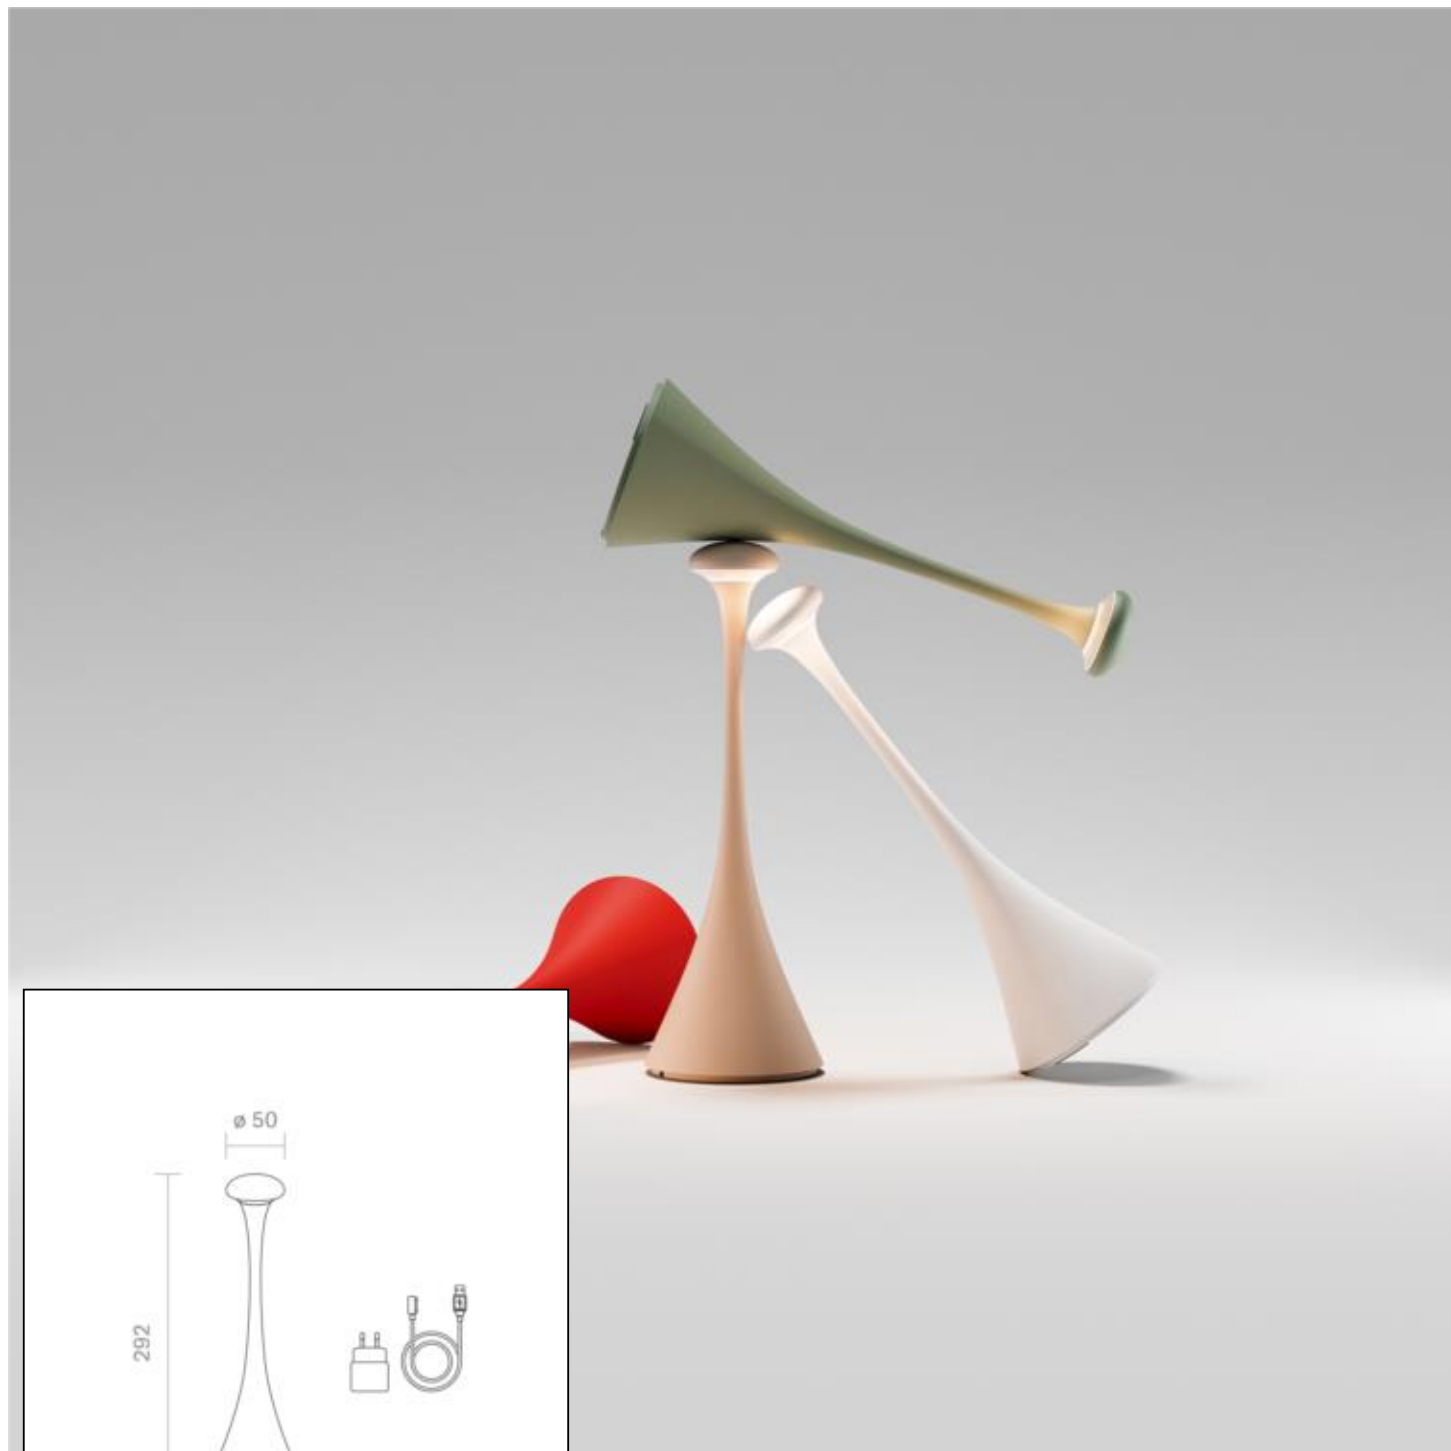

Datasheet
4540301

Akku-Tischleuchte Nudrop 290mm schneeweiß

Likeable extravagance: If the Sigor Nudrop did not give light, it would also pass as a sculpture or design object. With its organically curved shape and its sympathetic colors, it sets original accents in any interior. Powerful: Despite its compact form, it has enormous luminosity, with which it puts much larger lamps in its shadow. Versatile: thanks to its compact dimensions, the Nudrop fits anywhere, where there is little space: whether at a bistro table, at a fine meal with friends or when traveling in a hotel room. Stable: Narrow head, wide footprint: With the battery integrated battery in the base, the Nudrop has a secure footing everywhere.

Dimmable: yes

Recommended dimmer: www.sigor.de/dimmerliste

170 lm	luminous flux [lm]
2,20 Watt	rated power
2200/2700 K	colour temperature
Ra>85	colour rendering
5 sdcms	colour consistency
45°	beam angle
schneeweiß	Colour housing
IP54	type of protection
-20° - 40°C	temperature range in operation
	power factor
3,7 V AC	voltage
Hz	operating frequency
1 mA	current
3 kWh/1000h	energy consumption
<1,0 s	warm-up time up to 60% of the full light output
<0.5 s	starting time
Ø 25.000 h	nominal life time
L70B50	rated life time L70/B50
0.7	lumen maintenance factor at the end of the nominal life

Spectral power distribution
in the range 180 - 800 nm

4540301

Akku-Tischleuchte Nudrop 290mm schneeweiß

Manual:

https://shop.sigor.de/media/pdf/4540301_manual.pdf

as of: 22.08.2023

Page: 2