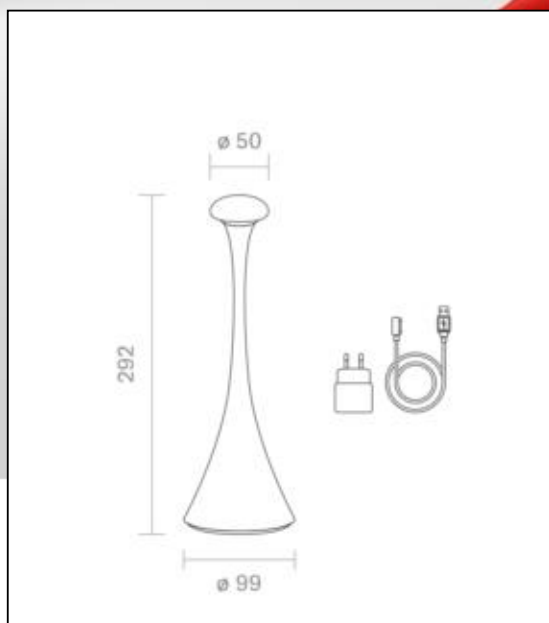

Datasheet
4540301

Akku-Tischleuchte Nudrop 290mm schneeweiß

Likeable extravagance: If the Sigor Nudrop did not give light, it would also pass as a sculpture or design object. With its organically curved shape and its sympathetic colors, it sets original accents in any interior. Powerful: Despite its compact form, it has enormous luminosity, with which it puts much larger lamps in its shadow. Versatile: thanks to its compact dimensions, the Nudrop fits anywhere, where there is little space: whether at a bistro table, at a fine meal with friends or when traveling in a hotel room. Stable: Narrow head, wide footprint: With the battery integrated battery in the base, the Nudrop has a secure footing everywhere.

Dimmable: yes

Recommended dimmer: www.sigor.de/dimmerliste

170 lm	luminous flux [lm]
2,20 Watt	rated power
2200/2700 K	colour temperature
Ra>85	colour rendering
5 sdcms	colour consistency
45°	beam angle
schneeweiß	Colour housing
IP54	type of protection
-20° - 40°C	temperature range in operation
	power factor
3,7 V AC	voltage
Hz	operating frequency
1 mA	current
3 kWh/1000h	energy consumption
<1,0 s	warm-up time up to 60% of the full light output
<0.5 s	starting time
Ø 25.000 h	nominal life time
L70B50	rated life time L70/B50
0.7	lumen maintenance factor at the end of the nominal life

Spectral power distribution
in the range 180 - 800 nm

4540301

Akku-Tischleuchte Nudrop 290mm schneeweiß

Manual:

https://shop.sigor.de/media/pdf/4540301_manual.pdf

as of: 22.08.2023

Page: 2