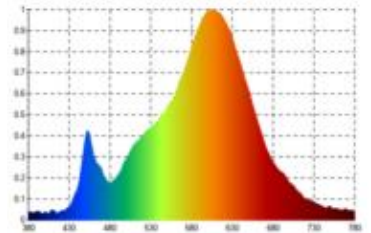

Datasheet
4540301

Akku-Tischleuchte Nudrop 290mm schneeweiß

Likeable extravagance: If the Sigor Nudrop did not give light, it would also pass as a sculpture or design object. With its organically curved shape and its sympathetic colors, it sets original accents in any interior. Powerful: Despite its compact form, it has enormous luminosity, with which it puts much larger lamps in its shadow. Versatile: thanks to its compact dimensions, the Nudrop fits anywhere, where there is little space: whether at a bistro table, at a fine meal with friends or when traveling in a hotel room. Stable: Narrow head, wide footprint: With the battery integrated battery in the base, the Nudrop has a secure footing everywhere.

Dimmable: yes

Recommended dimmer: www.sigor.de/dimmerliste

170 lm	luminous flux [lm]
2,20 Watt	rated power
2200/2700 K	colour temperature
Ra>85	colour rendering
5 sdcms	colour consistency
45°	beam angle
schneeweiß	Colour housing
IP54	type of protection
-20° - 40°C	temperature range in operation
	power factor
3,7 V AC	voltage
Hz	operating frequency
1 mA	current
3 kWh/1000h	energy consumption
<1,0 s	warm-up time up to 60% of the full light output
<0.5 s	starting time
Ø 25.000 h	nominal life time
L70B50	rated life time L70/B50
0.7	lumen maintenance factor at the end of the nominal life

Spectral power distribution
in the range 180 - 800 nm

4540301

Akku-Tischleuchte Nudrop 290mm schneeweiß

Manual:

https://shop.sigor.de/media/pdf/4540301_manual.pdf

as of: 22.08.2023

Page: 2