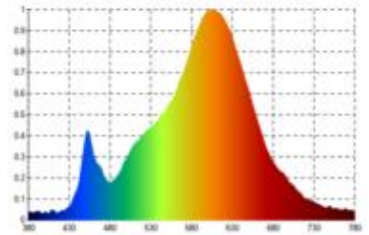

Datasheet
4540701

Akku-Tischleuchte Nudrop 290mm sonnengelb

Likeable extravagance: If the Sigor Nudrop did not give light, it would also pass as a sculpture or design object. With its organically curved shape and its sympathetic colors, it sets original accents in any interior. Powerful: Despite its compact form, it has enormous luminosity, with which it puts much larger lamps in its shadow. Versatile: thanks to its compact dimensions, the Nudrop fits anywhere, where there is little space: whether at a bistro table, at a fine meal with friends or when traveling in a hotel room. Stable: Narrow head, wide footprint: With the battery integrated battery in the base, the Nudrop has a secure footing everywhere.

Dimmable: yes

Recommended dimmer: www.sigor.de/dimmerliste

170 lm	luminous flux [lm]
2,20 Watt	rated power
2200/2700 K	colour temperature
Ra>85	colour rendering
5 sdcms	colour consistency
45°	beam angle
sonnengelb	Colour housing
IP54	type of protection
-20° - 40°C	temperature range in operation
	power factor
3,7 V AC	voltage
Hz	operating frequency
1 mA	current
3 kWh/1000h	energy consumption
<1,0 s	warm-up time up to 60% of the full light output
<0.5 s	starting time
Ø 25.000 h	nominal life time
L70B50	rated life time L70/B50
0.7	lumen maintenance factor at the end of the nominal life

Spectral power distribution
in the range 180 - 800 nm

4540701

Akku-Tischleuchte Nudrop 290mm sonnengelb

Manual:

https://shop.sigor.de/media/pdf/4540701_manual.pdf

as of: 22.08.2023

Page: 2