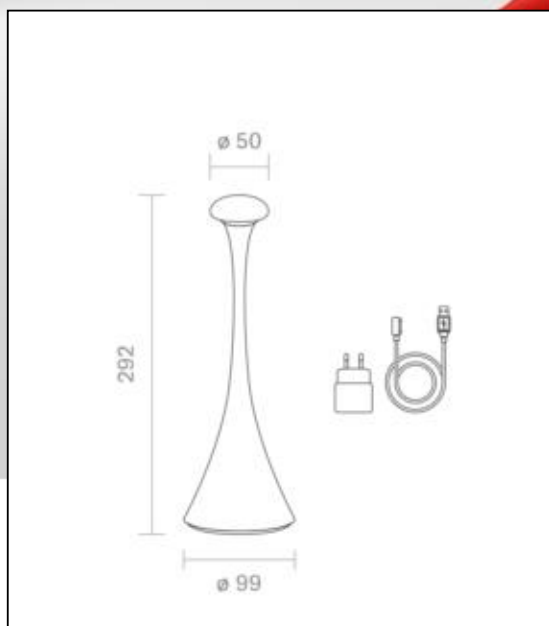

Datasheet
4540701

Akku-Tischleuchte Nudrop 290mm sonnengelb

Likeable extravagance: If the Sigor Nudrop did not give light, it would also pass as a sculpture or design object. With its organically curved shape and its sympathetic colors, it sets original accents in any interior. Powerful: Despite its compact form, it has enormous luminosity, with which it puts much larger lamps in its shadow. Versatile: thanks to its compact dimensions, the Nudrop fits anywhere, where there is little space: whether at a bistro table, at a fine meal with friends or when traveling in a hotel room. Stable: Narrow head, wide footprint: With the battery integrated battery in the base, the Nudrop has a secure footing everywhere.

Dimmable: yes

Recommended dimmer: www.sigor.de/dimmerliste

170 lm	luminous flux [lm]
2,20 Watt	rated power
2200/2700 K	colour temperature
Ra>85	colour rendering
5 sdcms	colour consistency
45°	beam angle
sonnengelb	Colour housing
IP54	type of protection
-20° - 40°C	temperature range in operation
	power factor
3,7 V AC	voltage
Hz	operating frequency
1 mA	current
3 kWh/1000h	energy consumption
<1,0 s	warm-up time up to 60% of the full light output
<0.5 s	starting time
Ø 25.000 h	nominal life time
L70B50	rated life time L70/B50
0.7	lumen maintenance factor at the end of the nominal life

Spectral power distribution
in the range 180 - 800 nm

4540701

Akku-Tischleuchte Nudrop 290mm sonnengelb

Manual:

https://shop.sigor.de/media/pdf/4540701_manual.pdf

as of: 22.08.2023

Page: 2