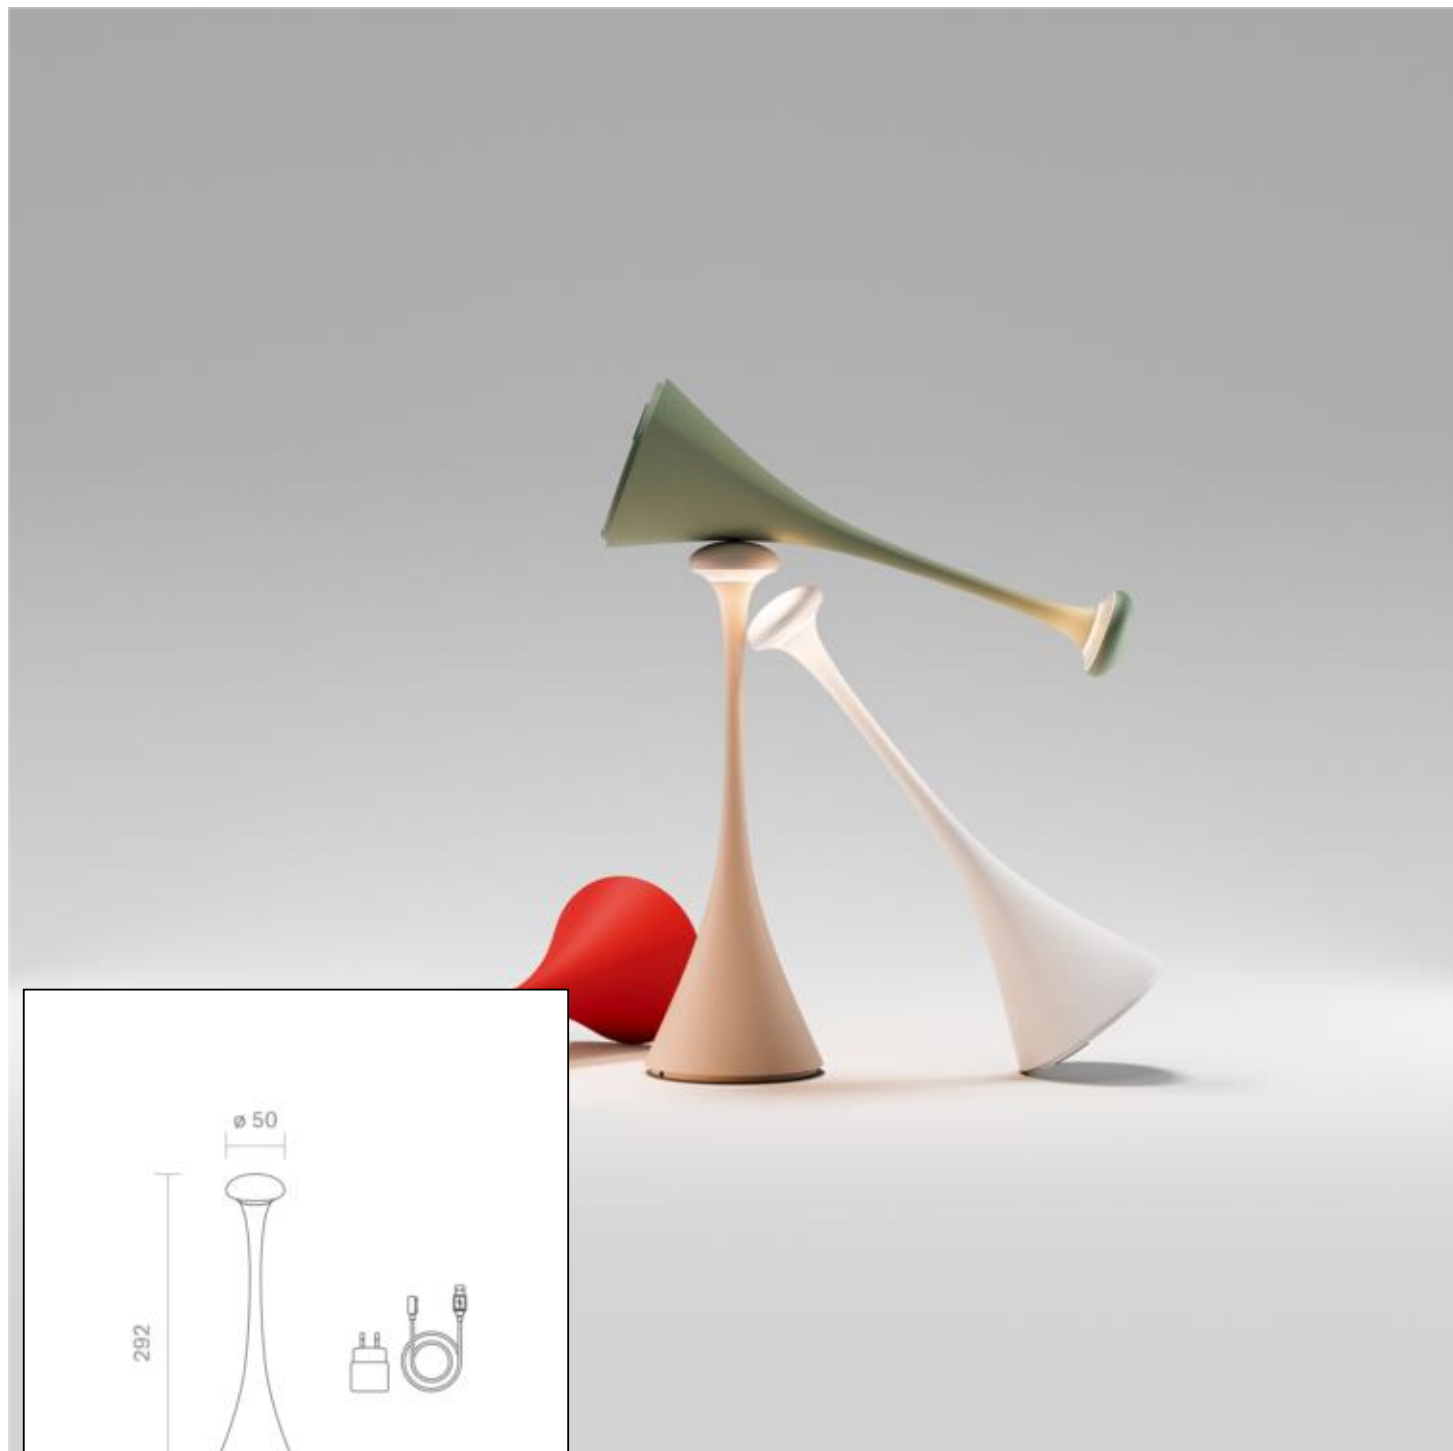

Datasheet
4540701

Akku-Tischleuchte Nudrop 290mm sonnengelb

Likeable extravagance: If the Sigor Nudrop did not give light, it would also pass as a sculpture or design object. With its organically curved shape and its sympathetic colors, it sets original accents in any interior. Powerful: Despite its compact form, it has enormous luminosity, with which it puts much larger lamps in its shadow. Versatile: thanks to its compact dimensions, the Nudrop fits anywhere, where there is little space: whether at a bistro table, at a fine meal with friends or when traveling in a hotel room. Stable: Narrow head, wide footprint: With the battery integrated battery in the base, the Nudrop has a secure footing everywhere.

Dimmable: yes

Recommended dimmer: www.sigor.de/dimmerliste

170 lm	luminous flux [lm]
2,20 Watt	rated power
2200/2700 K	colour temperature
Ra>85	colour rendering
5 sdcms	colour consistency
45°	beam angle
sonnengelb	Colour housing
IP54	type of protection
-20° - 40°C	temperature range in operation
	power factor
3,7 V AC	voltage
Hz	operating frequency
1 mA	current
3 kWh/1000h	energy consumption
<1,0 s	warm-up time up to 60% of the full light output
<0.5 s	starting time
Ø 25.000 h	nominal life time
L70B50	rated life time L70/B50
0.7	lumen maintenance factor at the end of the nominal life

Spectral power distribution
in the range 180 - 800 nm

4540701

Akku-Tischleuchte Nudrop 290mm sonnengelb

Manual:

https://shop.sigor.de/media/pdf/4540701_manual.pdf

as of: 22.08.2023

Page: 2