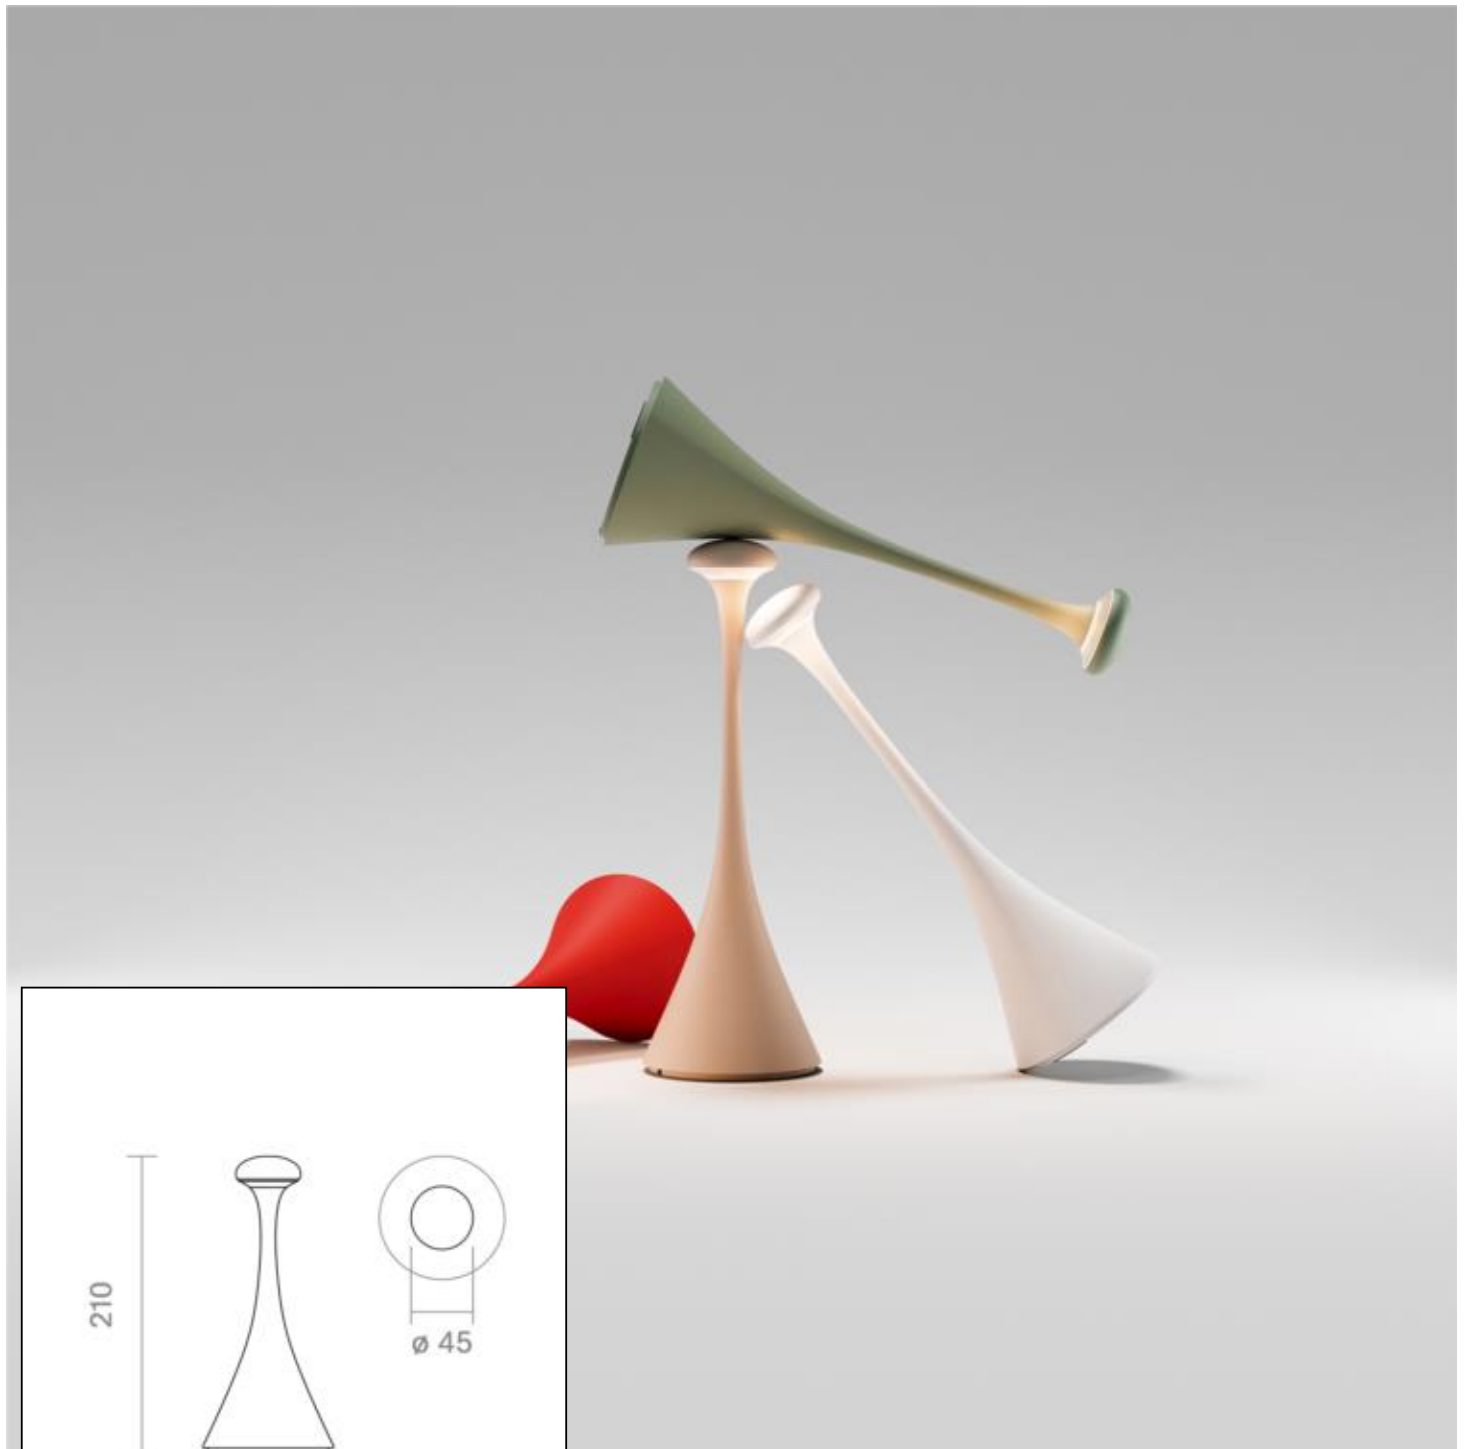

Datasheet
4541601

Akku-Tischleuchte Nudrop mini 210mm feuerrot

Likeable extravagance: If the Sigor Nudrop did not give light, it would also pass as a sculpture or design object. With its organically curved shape and its sympathetic colors, it sets original accents in any interior. Powerful: Despite its compact form, it has enormous luminosity, with which it puts much larger lamps in its shadow. Versatile: thanks to its compact dimensions, the Nudrop fits anywhere, where there is little space: whether at a bistro table, at a fine meal with friends or when traveling in a hotel room. Stable: Narrow head, wide footprint: With the battery integrated battery in the base, the Nudrop has a secure footing everywhere.

Dimmable yes

Recommended dimmer: www.sigor.de/dimmerliste

133 lm	luminous flux [lm]
1,80 Watt	rated power
2200/2700 K	colour temperature
Ra>85	colour rendering
5 sdcms	colour consistency
45°	beam angle
feuerrot	Colour housing
IP54	type of protection
-20° - 40°C	temperature range in operation
	power factor
3,7 V AC	voltage
Hz	operating frequency
1000 mA	current
2 kWh/1000h	energy consumption
<1,0 s	warm-up time up to 60% of the full light output
<0.5 s	starting time
Ø 54.000 h	nominal life time
L70B50	rated life time L70/B50
0.7	lumen maintenance factor at the end of the nominal life

Spectral power distribution
in the range 180 - 800 nm

4541601

Akku-Tischleuchte Nudrop mini 210mm feuerrot

Manual:

https://shop.sigor.de/media/pdf/4541601_manual.pdf

as of: 06.02.2024

Page: 2