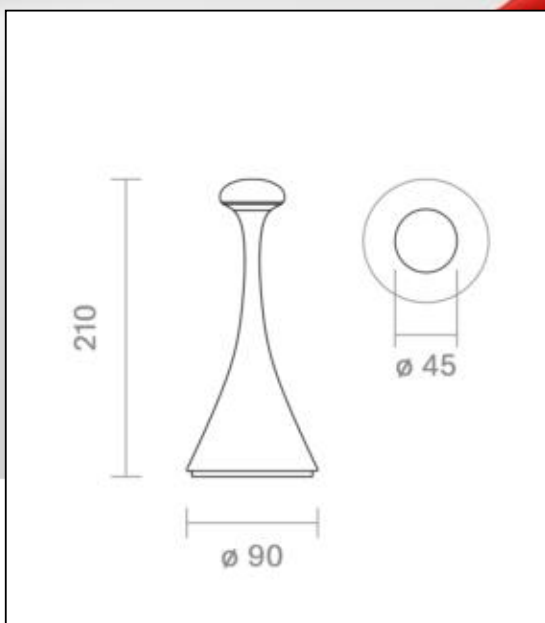

Datasheet
4541601

Akku-Tischleuchte Nudrop mini 210mm feuerrot

Likeable extravagance: If the Sigor Nudrop did not give light, it would also pass as a sculpture or design object. With its organically curved shape and its sympathetic colors, it sets original accents in any interior. Powerful: Despite its compact form, it has enormous luminosity, with which it puts much larger lamps in its shadow. Versatile: thanks to its compact dimensions, the Nudrop fits anywhere, where there is little space: whether at a bistro table, at a fine meal with friends or when traveling in a hotel room. Stable: Narrow head, wide footprint: With the battery integrated battery in the base, the Nudrop has a secure footing everywhere.

Dimmable yes

Recommended dimmer: www.sigor.de/dimmerliste

133 lm	luminous flux [lm]
1,80 Watt	rated power
2200/2700 K	colour temperature
Ra>85	colour rendering
5 sdcms	colour consistency
45°	beam angle
feuerrot	Colour housing
IP54	type of protection
-20° - 40°C	temperature range in operation
	power factor
3,7 V AC	voltage
Hz	operating frequency
1000 mA	current
2 kWh/1000h	energy consumption
<1,0 s	warm-up time up to 60% of the full light output
<0.5 s	starting time
Ø 54.000 h	nominal life time
L70B50	rated life time L70/B50
0.7	lumen maintenance factor at the end of the nominal life

Spectral power distribution
in the range 180 - 800 nm

4541601

Akku-Tischleuchte Nudrop mini 210mm feuerrot

Manual:

https://shop.sigor.de/media/pdf/4541601_manual.pdf

as of: 06.02.2024

Page: 2