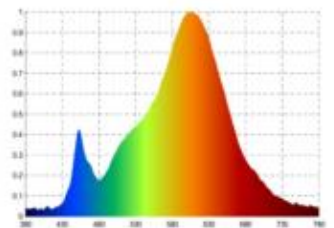

Datasheet
4541601

Akku-Tischleuchte Nudrop mini 210mm feuerrot

Likeable extravagance: If the Sigor Nudrop did not give light, it would also pass as a sculpture or design object. With its organically curved shape and its sympathetic colors, it sets original accents in any interior. Powerful: Despite its compact form, it has enormous luminosity, with which it puts much larger lamps in its shadow. Versatile: thanks to its compact dimensions, the Nudrop fits anywhere, where there is little space: whether at a bistro table, at a fine meal with friends or when traveling in a hotel room. Stable: Narrow head, wide footprint: With the battery integrated battery in the base, the Nudrop has a secure footing everywhere.

Dimmable yes

Recommended dimmer: www.sigor.de/dimmerliste

133 lm	luminous flux [lm]
1,80 Watt	rated power
2200/2700 K	colour temperature
Ra>85	colour rendering
5 sdcms	colour consistency
45°	beam angle
feuerrot	Colour housing
IP54	type of protection
-20° - 40°C	temperature range in operation
	power factor
3,7 V AC	voltage
Hz	operating frequency
1000 mA	current
2 kWh/1000h	energy consumption
<1,0 s	warm-up time up to 60% of the full light output
<0.5 s	starting time
Ø 54.000 h	nominal life time
L70B50	rated life time L70/B50
0.7	lumen maintenance factor at the end of the nominal life

Spectral power distribution
in the range 180 - 800 nm

4541601

Akku-Tischleuchte Nudrop mini 210mm feuerrot

Manual:

https://shop.sigor.de/media/pdf/4541601_manual.pdf

as of: 06.02.2024

Page: 2