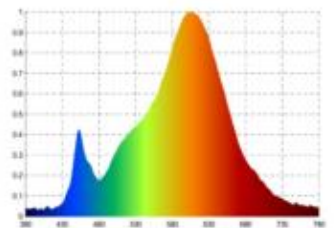

Datasheet
4541701

Akku-Tischleuchte Nudrop mini 210mm sonnengelb

Likeable extravagance: If the Sigor Nudrop did not give light, it would also pass as a sculpture or design object. With its organically curved shape and its sympathetic colors, it sets original accents in any interior. Powerful: Despite its compact form, it has enormous luminosity, with which it puts much larger lamps in its shadow. Versatile: thanks to its compact dimensions, the Nudrop fits anywhere, where there is little space: whether at a bistro table, at a fine meal with friends or when traveling in a hotel room. Stable: Narrow head, wide footprint: With the battery integrated battery in the base, the Nudrop has a secure footing everywhere.

Dimmable: yes

Recommended dimmer: www.sigor.de/dimmerliste

133 lm	luminous flux [lm]
1,80 Watt	rated power
2200/2700 K	colour temperature
Ra>85	colour rendering
5 sdcm	colour consistency
45°	beam angle
sonnengelb	Colour housing
IP54	type of protection
-20° - 40°C	temperature range in operation
	power factor
3,7 V AC	voltage
Hz	operating frequency
1000 mA	current
2 kWh/1000h	energy consumption
<1,0 s	warm-up time up to 60% of the full light output
<0.5 s	starting time
Ø 54.000 h	nominal life time
L70B50	rated life time L70/B50
0.7	lumen maintenance factor at the end of the nominal life

Spectral power distribution
in the range 180 - 800 nm

4541701

Akku-Tischleuchte Nudrop mini 210mm sonnengelb

Manual:

https://shop.sigor.de/media/pdf/4541701_manual.pdf

as of: 06.02.2024

Page: 2