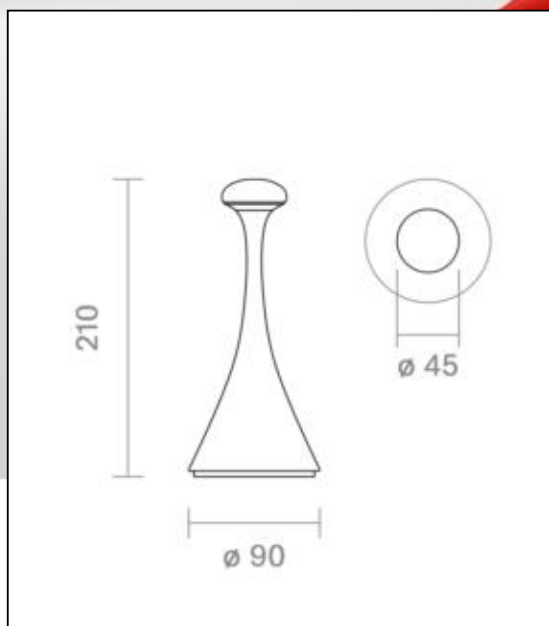

Datasheet
4541701

Akku-Tischleuchte Nudrop mini 210mm sonnengelb

Likeable extravagance: If the Sigor Nudrop did not give light, it would also pass as a sculpture or design object. With its organically curved shape and its sympathetic colors, it sets original accents in any interior. Powerful: Despite its compact form, it has enormous luminosity, with which it puts much larger lamps in its shadow. Versatile: thanks to its compact dimensions, the Nudrop fits anywhere, where there is little space: whether at a bistro table, at a fine meal with friends or when traveling in a hotel room. Stable: Narrow head, wide footprint: With the battery integrated battery in the base, the Nudrop has a secure footing everywhere.

Dimmable: yes

Recommended dimmer: www.sigor.de/dimmerliste

133 lm	luminous flux [lm]
1,80 Watt	rated power
2200/2700 K	colour temperature
Ra>85	colour rendering
5 sdcm	colour consistency
45°	beam angle
sonnengelb	Colour housing
IP54	type of protection
-20° - 40°C	temperature range in operation
	power factor
3,7 V AC	voltage
Hz	operating frequency
1000 mA	current
2 kWh/1000h	energy consumption
<1,0 s	warm-up time up to 60% of the full light output
<0.5 s	starting time
Ø 54.000 h	nominal life time
L70B50	rated life time L70/B50
0.7	lumen maintenance factor at the end of the nominal life

Spectral power distribution
in the range 180 - 800 nm

4541701

Akku-Tischleuchte Nudrop mini 210mm sonnengelb

Manual:

https://shop.sigor.de/media/pdf/4541701_manual.pdf

as of: 06.02.2024

Page: 2