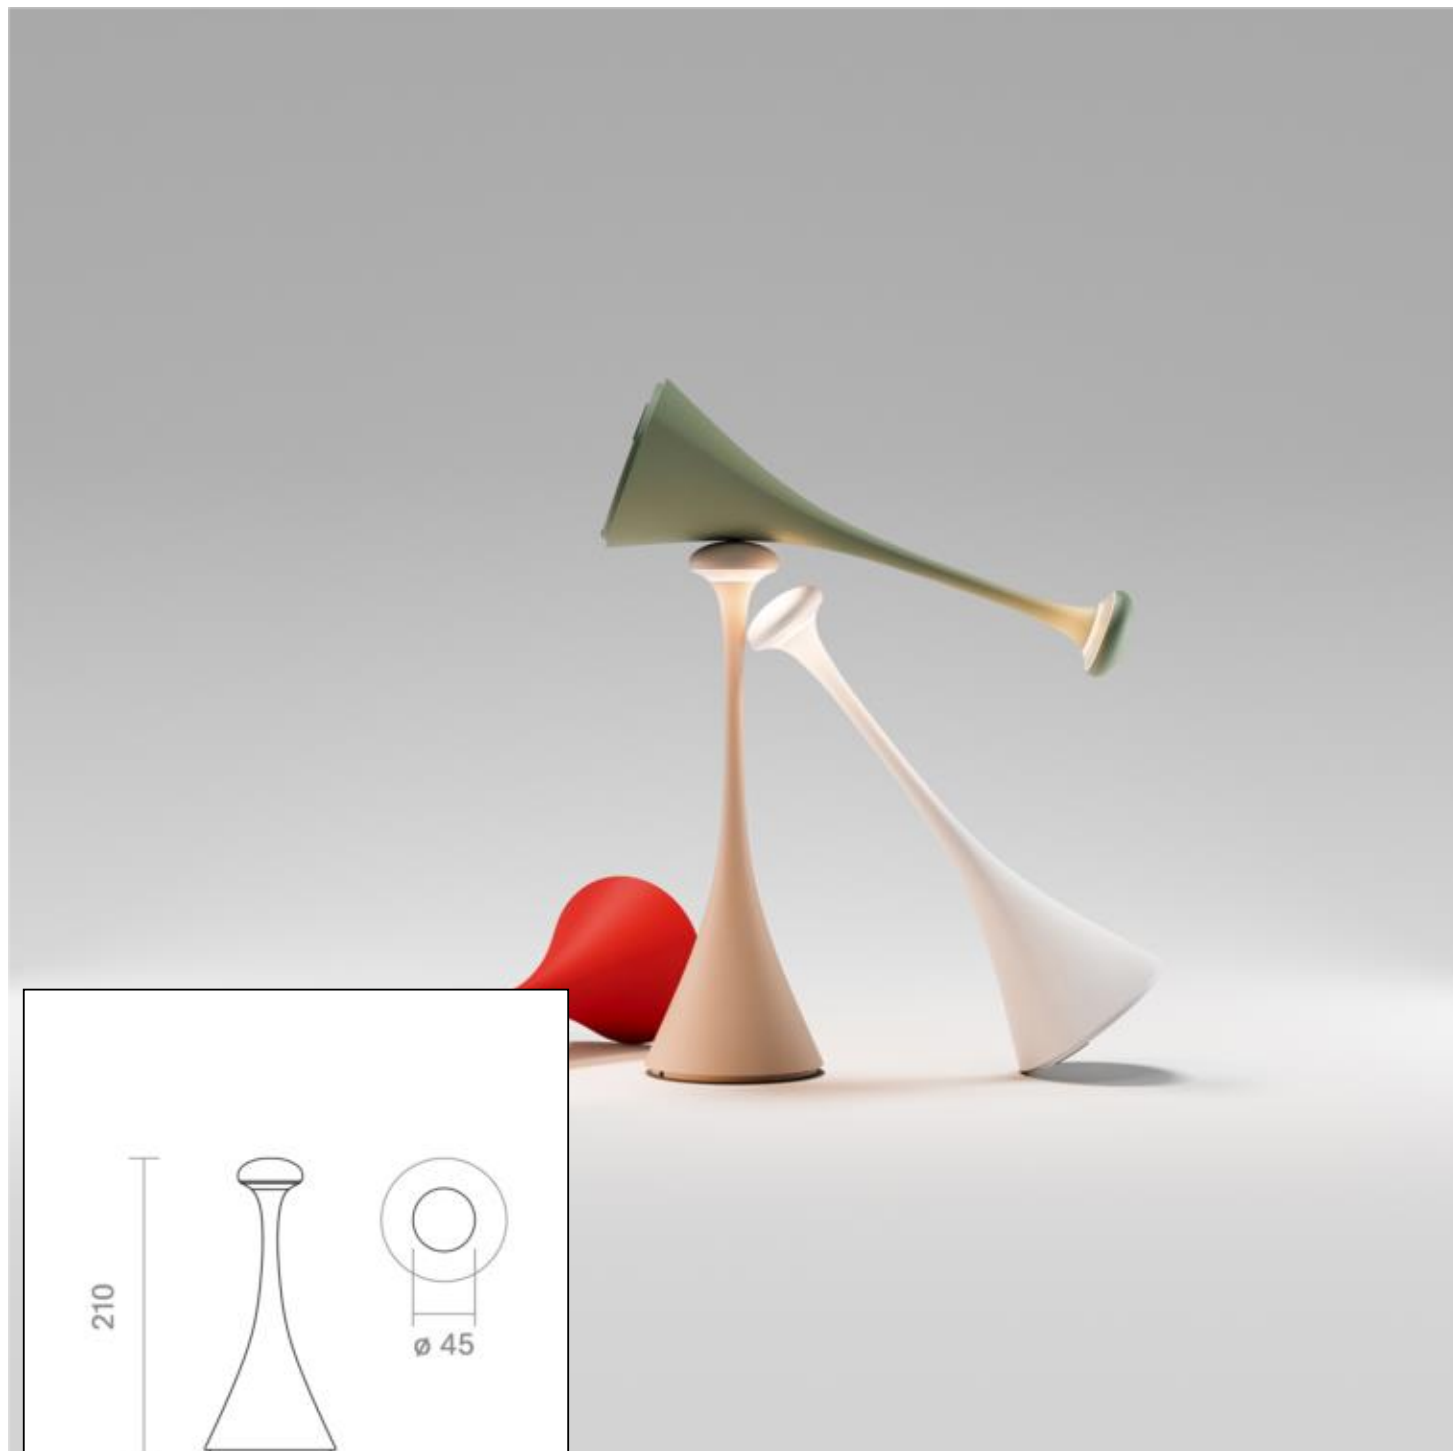

Datasheet
4541701

Akku-Tischleuchte Nudrop mini 210mm sonnengelb

Likeable extravagance: If the Sigor Nudrop did not give light, it would also pass as a sculpture or design object. With its organically curved shape and its sympathetic colors, it sets original accents in any interior. Powerful: Despite its compact form, it has enormous luminosity, with which it puts much larger lamps in its shadow. Versatile: thanks to its compact dimensions, the Nudrop fits anywhere, where there is little space: whether at a bistro table, at a fine meal with friends or when traveling in a hotel room. Stable: Narrow head, wide footprint: With the battery integrated battery in the base, the Nudrop has a secure footing everywhere.

Dimmable: yes

Recommended dimmer: www.sigor.de/dimmerliste

133 lm	luminous flux [lm]
1,80 Watt	rated power
2200/2700 K	colour temperature
Ra>85	colour rendering
5 sdcm	colour consistency
45°	beam angle
sonnengelb	Colour housing
IP54	type of protection
-20° - 40°C	temperature range in operation
	power factor
3,7 V AC	voltage
Hz	operating frequency
1000 mA	current
2 kWh/1000h	energy consumption
<1,0 s	warm-up time up to 60% of the full light output
<0.5 s	starting time
Ø 54.000 h	nominal life time
L70B50	rated life time L70/B50
0.7	lumen maintenance factor at the end of the nominal life

Spectral power distribution
in the range 180 - 800 nm

4541701

Akku-Tischleuchte Nudrop mini 210mm sonnengelb

Manual:

https://shop.sigor.de/media/pdf/4541701_manual.pdf

as of: 06.02.2024

Page: 2