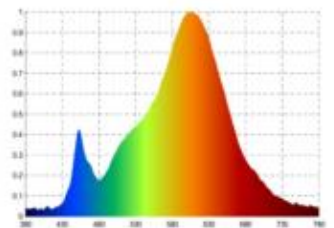

Datasheet
4541801

Akku-Tischleuchte Nudrop mini 210mm goldfarben

Likeable extravagance: If the Sigor Nudrop did not give light, it would also pass as a sculpture or design object. With its organically curved shape and its sympathetic colors, it sets original accents in any interior. Powerful: Despite its compact form, it has enormous luminosity, with which it puts much larger lamps in its shadow. Versatile: thanks to its compact dimensions, the Nudrop fits anywhere, where there is little space: whether at a bistro table, at a fine meal with friends or when traveling in a hotel room. Stable: Narrow head, wide footprint: With the battery integrated battery in the base, the Nudrop has a secure footing everywhere.

Dimmable yes

Recommended dimmer: www.sigor.de/dimmerliste

133 lm	luminous flux [lm]
1,80 Watt	rated power
2200/2700 K	colour temperature
Ra>85	colour rendering
5 sdcm	colour consistency
45°	beam angle
goldfarben	Colour housing
IP54	type of protection
-20° - 40°C	temperature range in operation
	power factor
3,7 V AC	voltage
Hz	operating frequency
1000 mA	current
2 kWh/1000h	energy consumption
<1,0 s	warm-up time up to 60% of the full light output
<0.5 s	starting time
Ø 54.000 h	nominal life time
L70B50	rated life time L70/B50
0.7	lumen maintenance factor at the end of the nominal life

Spectral power distribution
in the range 180 - 800 nm

4541801

Akku-Tischleuchte Nudrop mini 210mm goldfarben

Manual:

https://shop.sigor.de/media/pdf/4541801_manual.pdf

as of: 06.02.2024

Page: 2