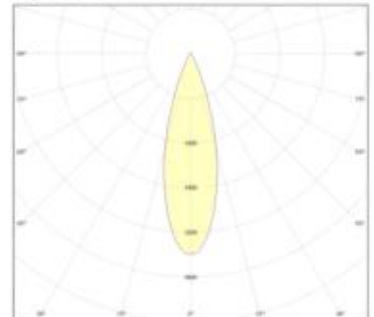

Dimmable: yes

Recommended dimmer: www.sigor.de/dimmerliste

970 lm	luminous flux [lm]
14,00 Watt	rated power
3000-1800 K	colour temperature
Ra>90	colour rendering
3 sdcm	colour consistency
36°	beam angle
schwarz	Colour housing
IP30	type of protection
0° - 30°C	temperature range in operation
0,9	power factor
220-240 V AC	voltage
50-60 Hz	operating frequency
66 mA	current
14 kWh/1000h	energy consumption
0,2 s	warm-up time up to 60% of the full light output
0,1 s	starting time
Ø 50.000 h	nominal life time
L80B10	rated life time L70/B50
	lumen maintenance factor at the end of the nominal life

Spectral power distribution
in the range 180 - 800 nm

www.sigor.de

LED: Bridgelux Vesta Series Dim-To-Warm
Optik: Bartenbach Linse 36° UGR 13

4810401

Nivo Einbauleuchte schwenkbar 142mm 36° schwarz

Manual: