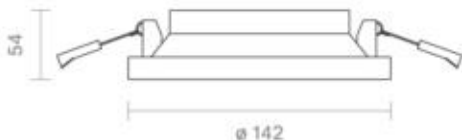

Dimmable: yes

Recommended dimmer: www.sigor.de/dimmerliste

970 lm	luminous flux [lm]
14,00 Watt	rated power
3000-1800 K	colour temperature
Ra>90	colour rendering
3 sdcm	colour consistency
36°	beam angle
schwarz	Colour housing
IP30	type of protection
0° - 30°C	temperature range in operation
0,9	power factor
220-240 V AC	voltage
50-60 Hz	operating frequency
66 mA	current
14 kWh/1000h	energy consumption
0,2 s	warm-up time up to 60% of the full light output
0,1 s	starting time
Ø 50.000 h	nominal life time
L80B10	rated life time L70/B50
	lumen maintenance factor at the end of the nominal life

Spectral power distribution
in the range 180 - 800 nm

www.sigor.de

LED: Bridgelux Vesta Series Dim-To-Warm
Optik: Bartenbach Linse 36° UGR 13

4810401

Nivo Einbauleuchte schwenkbar 142mm 36° schwarz

Manual: