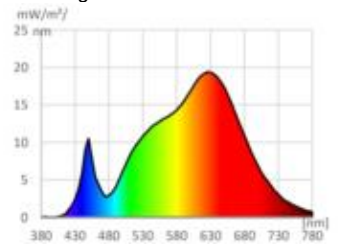

Dimmable: yes

Recommended dimmer: www.sigor.de/dimmerliste

970 lm	luminous flux [lm]
14,00 Watt	rated power
3000-1800 K	colour temperature
Ra>90	colour rendering
3 sdcm	colour consistency
36°	beam angle
schwarz	Colour housing
IP30	type of protection
0° - 30°C	temperature range in operation
0,9	power factor
220-240 V AC	voltage
50-60 Hz	operating frequency
66 mA	current
14 kWh/1000h	energy consumption
0,2 s	warm-up time up to 60% of the full light output
0,1 s	starting time
Ø 50.000 h	nominal life time
L80B10	rated life time L70/B50
	lumen maintenance factor at the end of the nominal life

Spectral power distribution
in the range 180 - 800 nm

www.sigor.de

LED: Bridgelux Vesta Series Dim-To-Warm
Optik: Bartenbach Linse 36° UGR 13

4810401

Nivo Einbauleuchte schwenkbar 142mm 36° schwarz

Manual: