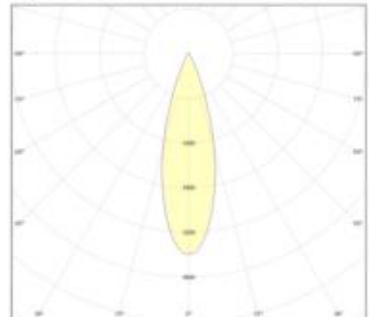

Dimmable yes

Recommended dimmer: www.sigor.de/dimmerliste

970 lm	luminous flux [lm]
14,00 Watt	rated power
3000-1800 K	colour temperature
Ra>90	colour rendering
3 sdcm	colour consistency
36°	beam angle
weiß	Colour housing
IP30	type of protection
0° - 30°C	temperature range in operation
0,9	power factor
220-240 V AC	voltage
50-60 Hz	operating frequency
66 mA	current
14 kWh/1000h	energy consumption
0,2 s	warm-up time up to 60% of the full light output
0,1 s	starting time
Ø 50.000 h	nominal life time
L80B10	rated life time L70/B50
	lumen maintenance factor at the end of the nominal life

Spectral power distribution
in the range 180 - 800 nm

www.sigor.de

LED: Bridgelux Vesta Series Dim-To-Warm
Optik: Bartenbach Linse 36° UGR 13

4810501

Nivo Einbauleuchte schwenkbar 142mm 36° weiß

Manual:

https://shop.sigor.de/media/pdf/4810501_manual.pdf