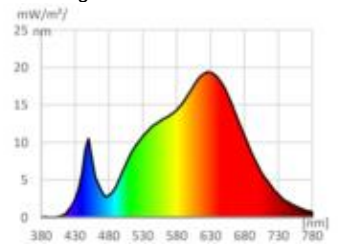

Datasheet
4810501

Nivo Einbauleuchte schwenkbar 142mm 36° weiß

A novel form of lighting: The Nivo® luminaire series offers uniform high-precision illumination with a clearly defined beam angle and a gently tapering light cone. The key to this innovation lies in an advanced High-Tech hybrid lens, which serves as the core of the luminaire series. It operates on an innovative optical principle that optimally combines the physical phenomena of refraction and reflection. Precisely calculated micro facets redirect the light rays before they exit, ensuring even, streak-free light distribution. This results in a pleasing, glare-free light with natural shadows. The lens's facets form an organically inspired ornament, providing an exquisite contrast to the minimalist design. Thanks to its wide range of variations, a suitable solution can be found for any application within the object. Those in search of a sophisticated lighting solution that excels in both aesthetics and functionality while boasting exceptional durability will discover an appealing new alternative in the Nivo® luminaire series.

Dimmable yes

Recommended dimmer: www.sigor.de/dimmerliste

970 lm	luminous flux [lm]
14,00 Watt	rated power
3000-1800 K	colour temperature
Ra>90	colour rendering
3 sdcm	colour consistency
36°	beam angle
weiß	Colour housing
IP30	type of protection
0° - 30°C	temperature range in operation
0,9	power factor
220-240 V AC	voltage
50-60 Hz	operating frequency
66 mA	current
14 kWh/1000h	energy consumption
0,2 s	warm-up time up to 60% of the full light output
0,1 s	starting time
Ø 50.000 h	nominal life time
L80B10	rated life time L70/B50
	lumen maintenance factor at the end of the nominal life

Spectral power distribution
in the range 180 - 800 nm

www.sigor.de

LED: Bridgelux Vesta Series Dim-To-Warm
Optik: Bartenbach Linse 36° UGR 13

4810501

Nivo Einbauleuchte schwenkbar 142mm 36° weiß

Manual:

https://shop.sigor.de/media/pdf/4810501_manual.pdf