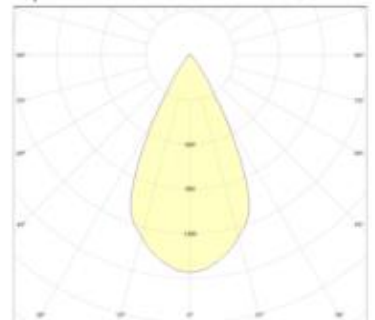

Dimmable yes

Recommended dimmer: www.sigor.de/dimmerliste

950 lm	luminous flux [lm]
14,00 Watt	rated power
3000-1800 K	colour temperature
Ra>90	colour rendering
3 sdcm	colour consistency
50°	beam angle
weiß	Colour housing
IP30	type of protection
0° - 30°C	temperature range in operation
0,9	power factor
220-240 V AC	voltage
50-60 Hz	operating frequency
66 mA	current
14 kWh/1000h	energy consumption
0,2 s	warm-up time up to 60% of the full light output
0,1 s	starting time
Ø 50.000 h	nominal life time
L80B10	rated life time L70/B50
	lumen maintenance factor at the end of the nominal life

Spectral power distribution
in the range 180 - 800 nm

www.sigor.de

LED: Bridgelux Vesta Series Dim-To-Warm
Optik: Bartenbach Linse 50° UGR 15

4810701

Nivo Einbauleuchte schwenkbar 142mm 50° weiß

Manual:

https://shop.sigor.de/media/pdf/4810701_manual.pdf