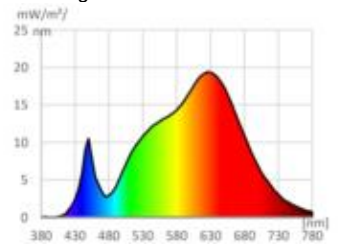

Datasheet
4810701

Nivo Einbauleuchte schwenkbar 142mm 50° weiß

A novel form of lighting: The Nivo® luminaire series offers uniform high-precision illumination with a clearly defined beam angle and a gently tapering light cone. The key to this innovation lies in an advanced High-Tech hybrid lens, which serves as the core of the luminaire series. It operates on an innovative optical principle that optimally combines the physical phenomena of refraction and reflection. Precisely calculated micro facets redirect the light rays before they exit, ensuring even, streak-free light distribution. This results in a pleasing, glare-free light with natural shadows. The lens's facets form an organically inspired ornament, providing an exquisite contrast to the minimalist design. Thanks to its wide range of variations, a suitable solution can be found for any application within the object. Those in search of a sophisticated lighting solution that excels in both aesthetics and functionality while boasting exceptional durability will discover an appealing new alternative in the Nivo® luminaire series.

Dimmable yes

Recommended dimmer: www.sigor.de/dimmerliste

950 lm	luminous flux [lm]
14,00 Watt	rated power
3000-1800 K	colour temperature
Ra>90	colour rendering
3 sdcm	colour consistency
50°	beam angle
weiß	Colour housing
IP30	type of protection
0° - 30°C	temperature range in operation
0,9	power factor
220-240 V AC	voltage
50-60 Hz	operating frequency
66 mA	current
14 kWh/1000h	energy consumption
0,2 s	warm-up time up to 60% of the full light output
0,1 s	starting time
Ø 50.000 h	nominal life time
L80B10	rated life time L70/B50
	lumen maintenance factor at the end of the nominal life

Spectral power distribution
in the range 180 - 800 nm

www.sigor.de

LED: Bridgelux Vesta Series Dim-To-Warm
Optik: Bartenbach Linse 50° UGR 15

4810701

Nivo Einbauleuchte schwenkbar 142mm 50° weiß

Manual:

https://shop.sigor.de/media/pdf/4810701_manual.pdf