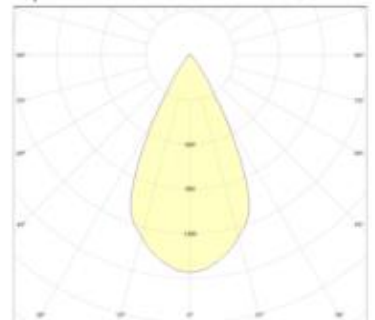

Dimmable yes

Recommended dimmer: www.sigor.de/dimmerliste

950 lm	luminous flux [lm]
14,00 Watt	rated power
3000-1800 K	colour temperature
Ra>90	colour rendering
3 sdcm	colour consistency
50°	beam angle
weiß	Colour housing
IP30	type of protection
0° - 30°C	temperature range in operation
0,9	power factor
220-240 V AC	voltage
50-60 Hz	operating frequency
71 mA	current
14 kWh/1000h	energy consumption
0,2 s	warm-up time up to 60% of the full light output
0,1 s	starting time
Ø 50.000 h	nominal life time
L80B10	rated life time L70/B50
	lumen maintenance factor at the end of the nominal life

Spectral power distribution
in the range 180 - 800 nm

www.sigor.de

LED: Bridgelux Vesta Series Dim-To-Warm
Optik: Bartenbach Linse 50° UGR 15

4811301

Nivo Einbauleuchte schwenkbar 111mm 50° weiß

Manual:

https://shop.sigor.de/media/pdf/4811301_manual.pdf