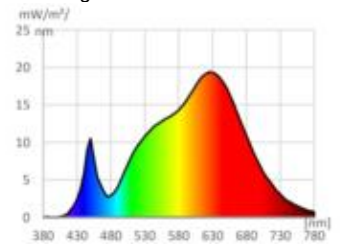

Datasheet
4811301

Nivo Einbauleuchte schwenkbar 111mm 50° weiß

A novel form of lighting: The Nivo® luminaire series offers uniform high-precision illumination with a clearly defined beam angle and a gently tapering light cone. The key to this innovation lies in an advanced High-Tech hybrid lens, which serves as the core of the luminaire series. It operates on an innovative optical principle that optimally combines the physical phenomena of refraction and reflection. Precisely calculated micro facets redirect the light rays before they exit, ensuring even, streak-free light distribution. This results in a pleasing, glare-free light with natural shadows. The lens's facets form an organically inspired ornament, providing an exquisite contrast to the minimalist design. Thanks to its wide range of variations, a suitable solution can be found for any application within the object. Those in search of a sophisticated lighting solution that excels in both aesthetics and functionality while boasting exceptional durability will discover an appealing new alternative in the Nivo® luminaire series.

Dimmable yes

Recommended dimmer: www.sigor.de/dimmerliste

950 lm	luminous flux [lm]
14,00 Watt	rated power
3000-1800 K	colour temperature
Ra>90	colour rendering
3 sdcm	colour consistency
50°	beam angle
weiß	Colour housing
IP30	type of protection
0° - 30°C	temperature range in operation
0,9	power factor
220-240 V AC	voltage
50-60 Hz	operating frequency
71 mA	current
14 kWh/1000h	energy consumption
0,2 s	warm-up time up to 60% of the full light output
0,1 s	starting time
Ø 50.000 h	nominal life time
L80B10	rated life time L70/B50
	lumen maintenance factor at the end of the nominal life

Spectral power distribution
in the range 180 - 800 nm

www.sigor.de

LED: Bridgelux Vesta Series Dim-To-Warm
Optik: Bartenbach Linse 50° UGR 15

4811301

Nivo Einbauleuchte schwenkbar 111mm 50° weiß

Manual:

https://shop.sigor.de/media/pdf/4811301_manual.pdf