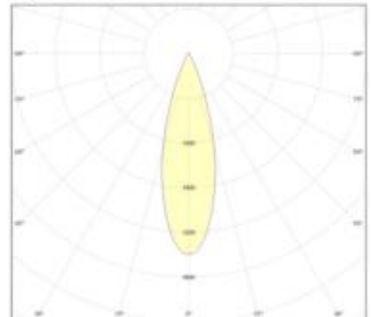

www.sigor.de

LED: Bridgelux Vesta Series Dim-To-Warm
Optik: Bartenbach Linse 36° UGR 13