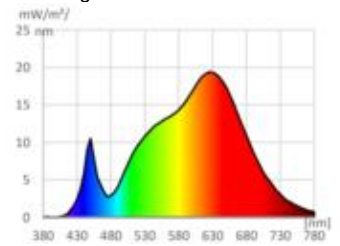

Dimmable: yes

Recommended dimmer: www.sigor.de/dimmerliste

970 lm	luminous flux [lm]
14,00 Watt	rated power
3000-1800 K	colour temperature
Ra>90	colour rendering
3 sdcm	colour consistency
36°	beam angle

schwarz	Colour housing
IP30	type of protection
0° - 30°C	temperature range in operation

0,9	power factor
220-240 V AC	voltage
50-60 Hz	operating frequency
71 mA	current
14 kWh/1000h	energy consumption
0,2 s	warm-up time up to 60% of the full light output
0,1 s	starting time

Ø 50.000 h	nominal life time
L80B10	rated life time L70/B50
	lumen maintenance factor at the end of the nominal life

Spectral power distribution
in the range 180 - 800 nm

www.sigor.de

LED: Bridgelux Vesta Series Dim-To-Warm
Optik: Bartenbach Linse 36° UGR 13