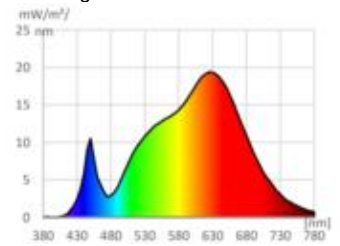

Dimmable yes

Recommended dimmer: www.sigor.de/dimmerliste

970 lm	luminous flux [lm]
14,00 Watt	rated power
3000-1800 K	colour temperature
Ra>90	colour rendering
3 sdcm	colour consistency
36°	beam angle
weiß	Colour housing
IP30	type of protection
0° - 30°C	temperature range in operation
0,9	power factor
220-240 V AC	voltage
50-60 Hz	operating frequency
71 mA	current
14 kWh/1000h	energy consumption
0,2 s	warm-up time up to 60% of the full light output
0,1 s	starting time
Ø 50.000 h	nominal life time
L80B10	rated life time L70/B50
	lumen maintenance factor at the end of the nominal life

Spectral power distribution
in the range 180 - 800 nm

www.sigor.de

LED: Bridgelux Vesta Series Dim-To-Warm
Optik: Bartenbach Linse 36° UGR 13

4811501

Nivo Einbaubauleuchte fix 111mm 36° weiß

Manual:

https://shop.sigor.de/media/pdf/4811501_manual.pdf