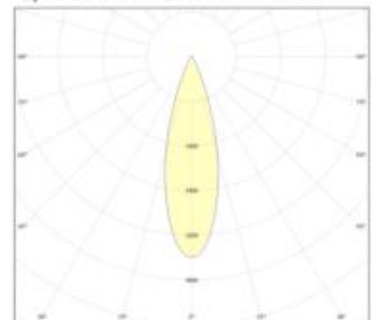

www.sigor.de

LED: Bridgelux Vesta Series Dim-To-Warm
Optik: Bartenbach Linse 36° UGR 13