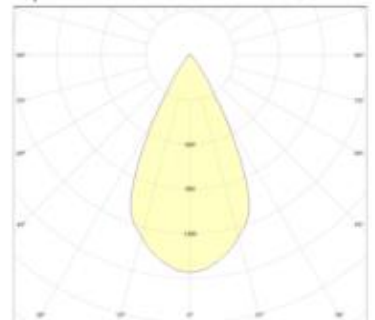

Dimmable: yes

Recommended dimmer: [www.sigor.de/dimmerliste](http://www.sigor.de/dimmerliste)

950 lm	luminous flux [lm]
14,00 Watt	rated power
3000-1800 K	colour temperature
Ra>90	colour rendering
3 sdcm	colour consistency
50°	beam angle
schwarz	Colour housing
IP30	type of protection
0° - 30°C	temperature range in operation
0,9	power factor
220-240 V AC	voltage
50-60 Hz	operating frequency
71 mA	current
14 kWh/1000h	energy consumption
0,2 s	warm-up time up to 60% of the full light output
0,1 s	starting time
Ø 50.000 h	nominal life time
L80B10	rated life time L70/B50
	lumen maintenance factor at the end of the nominal life

Spectral power distribution  
in the range 180 - 800 nm

[www.sigor.de](http://www.sigor.de)

LED: Bridgelux Vesta Series Dim-To-Warm  
Optik: Bartenbach Linse 50° UGR 15

4811601

Nivo Einbaubauleuchte fix 111mm 50° schwarz