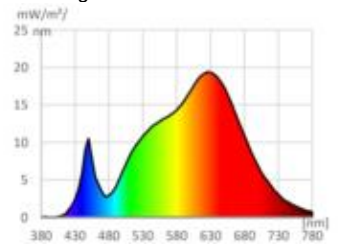

Dimmable: yes

Recommended dimmer: [www.sigor.de/dimmerliste](http://www.sigor.de/dimmerliste)

950 lm	luminous flux [lm]
14,00 Watt	rated power
3000-1800 K	colour temperature
Ra>90	colour rendering
3 sdcm	colour consistency
50°	beam angle
schwarz	Colour housing
IP30	type of protection
0° - 30°C	temperature range in operation
0,9	power factor
220-240 V AC	voltage
50-60 Hz	operating frequency
71 mA	current
14 kWh/1000h	energy consumption
0,2 s	warm-up time up to 60% of the full light output
0,1 s	starting time
Ø 50.000 h	nominal life time
L80B10	rated life time L70/B50
	lumen maintenance factor at the end of the nominal life

Spectral power distribution  
in the range 180 - 800 nm

[www.sigor.de](http://www.sigor.de)

LED: Bridgelux Vesta Series Dim-To-Warm  
Optik: Bartenbach Linse 50° UGR 15

4811601

Nivo Einbaubauleuchte fix 111mm 50° schwarz